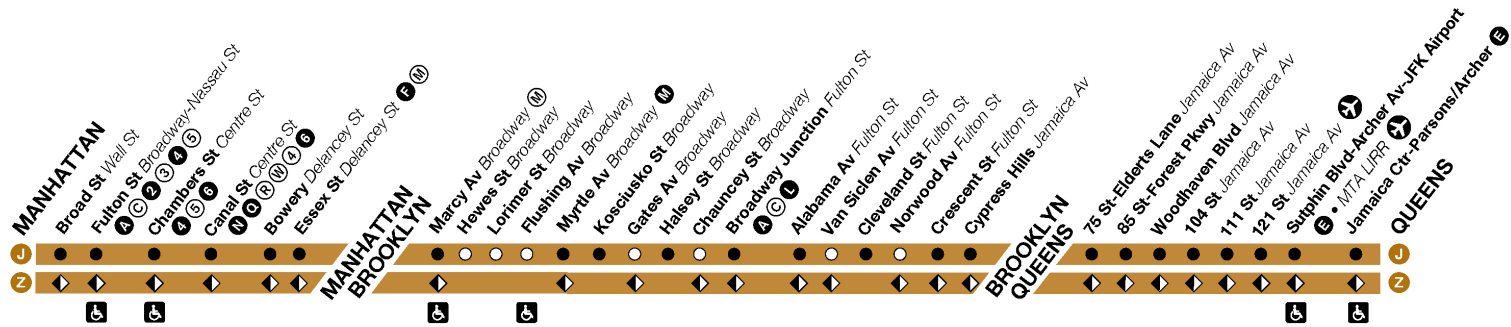

S Skip-stop service.

* Trip skips Hewes St, Lorimer St, and Flushing Av.

Bold times denote PM hours.

Jamaica Center-Parsons / Archer	111 St	Broadway Junction	Myrtle Av	Marcy Av	Delancey St-Essex St	Chambers St	Broad St
6:57	7:03	7:21	7:30	7:35	7:42	7:47	7:50
7:07	7:13	7:31	7:40	7:45	7:52	7:57	8:00
7:17	7:23	7:41	7:50	7:55	8:02	8:07	8:10
7:27	7:33	7:51	8:00	8:05	8:12	8:17	8:20
7:37	7:43	8:01	8:10	8:15	8:22	8:27	8:30
7:47	7:53	8:11	8:20	8:25	8:32	8:37	8:40
7:59	8:05	8:23	8:31	8:36	8:43	8:48	8:51
8:11	8:17	8:35	8:43	8:48	8:55	9:00	9:03
8:23	8:29	8:47	8:55	9:00	9:07	9:12	9:15
8:35	8:41	8:59	9:07	9:12	9:19	9:24	9:27
8:47	8:53	9:11	9:19	9:24	9:31	9:36	9:39
9:00	9:06	9:24	9:32	9:37	9:44	9:49	9:52
9:15	9:21	9:39	9:46	9:51	9:59	10:03	10:06
9:30	9:36	9:54	10:01	10:06	10:14	10:18	10:21
9:45	9:51	10:09	10:16	10:21	10:29	10:33	10:36
10:00	10:06	10:24	10:31	10:36	10:44	10:48	10:51
10:15	10:21	10:39	10:46	10:51	10:59	11:03	11:06
10:30	10:36	10:54	11:01	11:06	11:14	11:18	11:21
10:47	10:53	11:11	11:18	11:23	11:31	11:35	11:38
11:02	11:08	11:26	11:33	11:38	11:46	11:50	11:53
11:17	11:23	11:41	11:48	11:53	12:01	12:05	12:08
11:33	11:39	11:57	12:04	12:09	12:17	12:21	12:24
11:50	11:57	12:14	12:22	12:27	12:34	12:39	12:42

S Skip-stop service.

* Trip skips Hewes St, Lorimer St, and Flushing Av.

Bold times denote PM hours.

- J Nassau St Local**
- Z Nassau St Express (weekday rush hours)**

Station Service		Transfers	
	FULL-TIME Train always operates and always stops here.		PART-TIME Train does not always operate or sometimes skips this station.
	ONE-WAY RUSH HOUR Train operates in one direction (to Manhattan AM, from Manhattan PM).		ACCESSIBLE STATION
			Full-time
			Transportation to airport available.