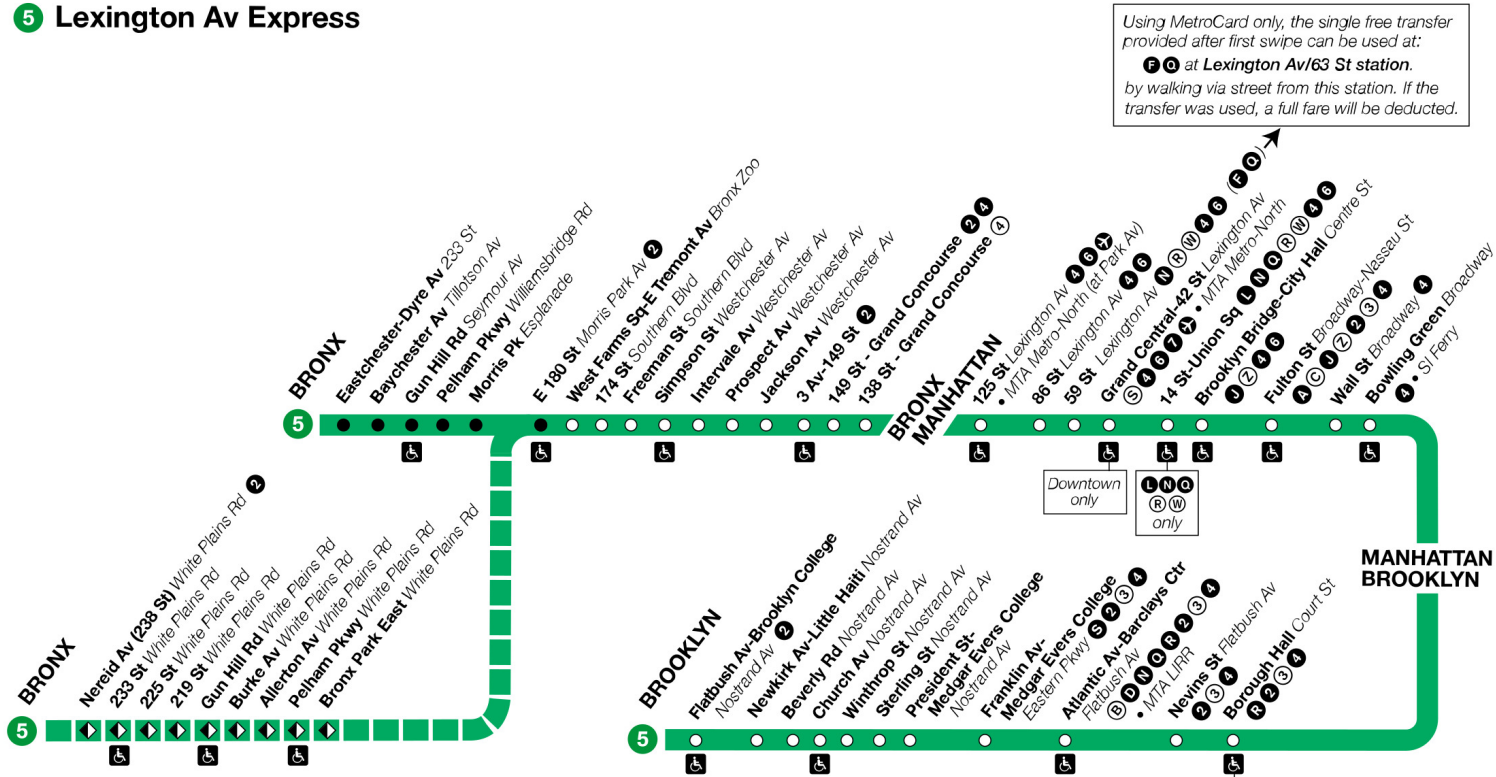

* Trip terminates at Gun Hill Rd at this time.

BX-X Trip operates express between 3 Av-149 St and E 180 St.

Trip makes local stops between Franklin Av and Atlantic Av.

Bold times denote PM hours.

5 Weekday

* Trip terminates at Gun Hill Rd at this time.

BX-X Trip operates express between 3 Av-149 St and E 180 St.

Trip makes local stops between Franklin Av and Atlantic Av.

Bold times denote PM hours.

5 Saturday

* Trip terminates at Gun Hill Rd at this time.

BX-X Trip operates express between 3 Av-149 St and E 180 St.

Trip makes local stops between Franklin Av and Atlantic Av.

Bold times denote PM hours.

	Eastchester-Dyre Av	E 180 St	149 St-Grand Concourse	125 St	Grand Central-42 St	Brooklyn Bridge-City Hall	Bowling Green
	10:09	10:20	-	-	-	-	-
	10:24	10:35	-	-	-	-	-
	10:39	10:50	-	-	-	-	-
	10:54	11:05	-	-	-	-	-
	11:11	11:22	-	-	-	-	-
	11:25	11:36	-	-	-	-	-
	11:42	11:53	-	-	-	-	-

* Trip terminates at Gun Hill Rd at this time.

BX-X Trip operates express between 3 Av-149 St and E 180 St.

Trip makes local stops between Franklin Av and Atlantic Av.

Bold times denote PM hours.

5 Lexington Av Express