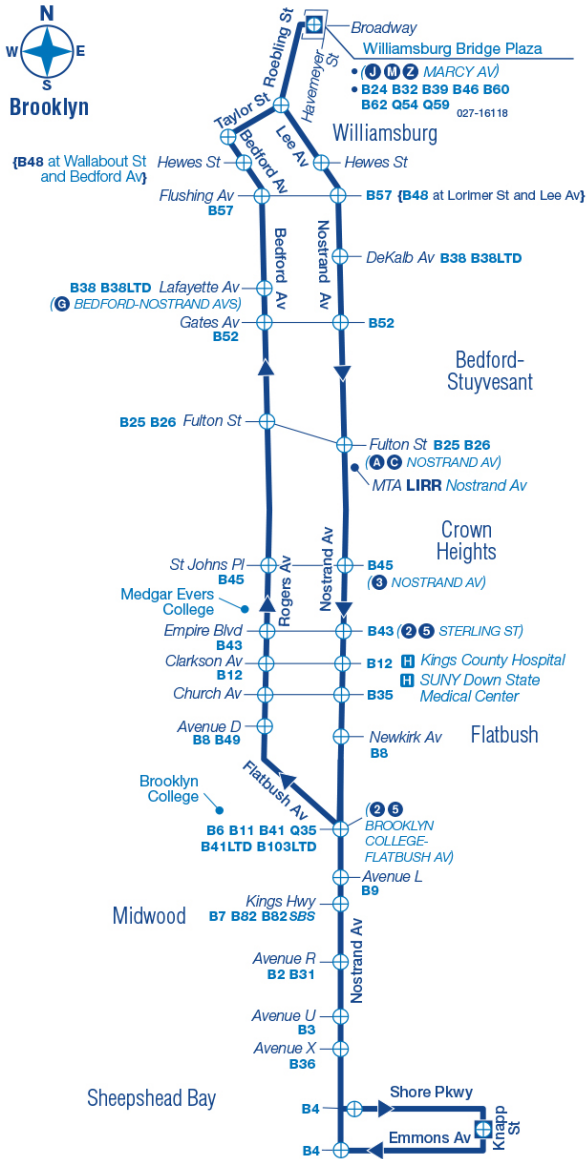

B44-SBS

Bus Timetable
New York City Transit

Sheepshead Bay - Williamsburg Select Bus Service via Nostrand Av

+selectbusservice

For accessible subway stations, travel directions and other information:

Effective September 4, 2022

Visit www.mta.info or call us at 511

br044s18253_cs

B44+selectbusservice MAP LEGEND

Local/Limited/SBS Bus Transfers: shown in bold light blue type.

- Terminal
- Stop
- Point of Interest
- (A) STATION NAME
  Subway Connection
- MTA LIRR
  Railroad Station