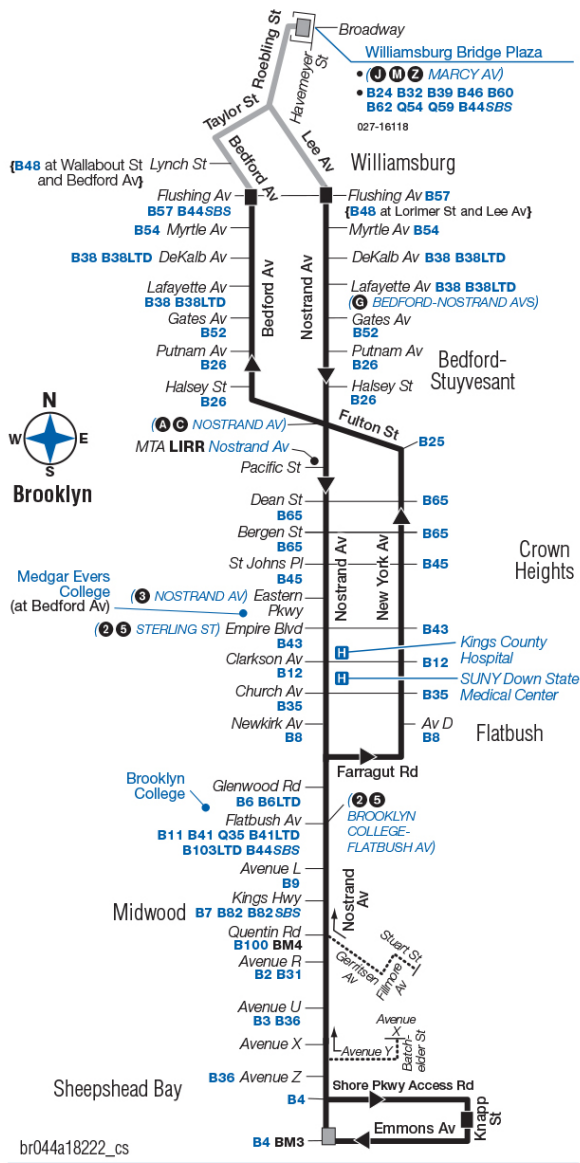

B44

Bus Timetable New York City Transit

Sheepshead Bay - Williamsburg via Nostrand Av

Local Service

Effective September 3, 2023

For accessible subway stations, travel directions and other information:

[Visit www.mta.info](http://www.mta.info) or call us at 511

br044a18222_cs

B44 MAP LEGEND

Local/Limited/SBS Bus Transfers: shown in bold blue type.
Express Bus Transfers: shown in bold black type.

Terminal	MTA LIRR Railroad Station
Late Night Terminal	Supplemental Service School Days (early PM)
(A STATION NAME) Subway Connection	Late Night Service
Point of Interest