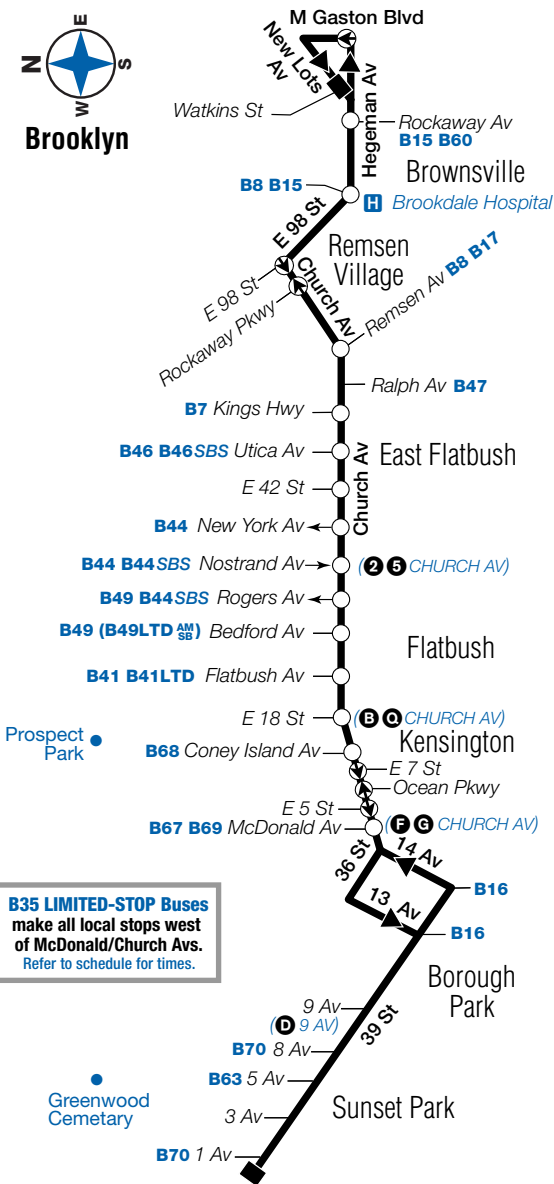

B35 LIMITED-STOP Buses make all local stops west of McDonald/Church Aves. Refer to schedule for times.

br035a19070_cs

B35 MAP LEGEND

Local/Limited/SBS Bus Transfers: shown in bold blue type.	
 Terminal	 Limited Stop
2 STATION NAME Subway Connection	 Stops in direction indicated
(SB) South-bound	 Point of Interest

**For Accessible subway stations, travel directions and other information:
Call 511 or visit www.mta.info**