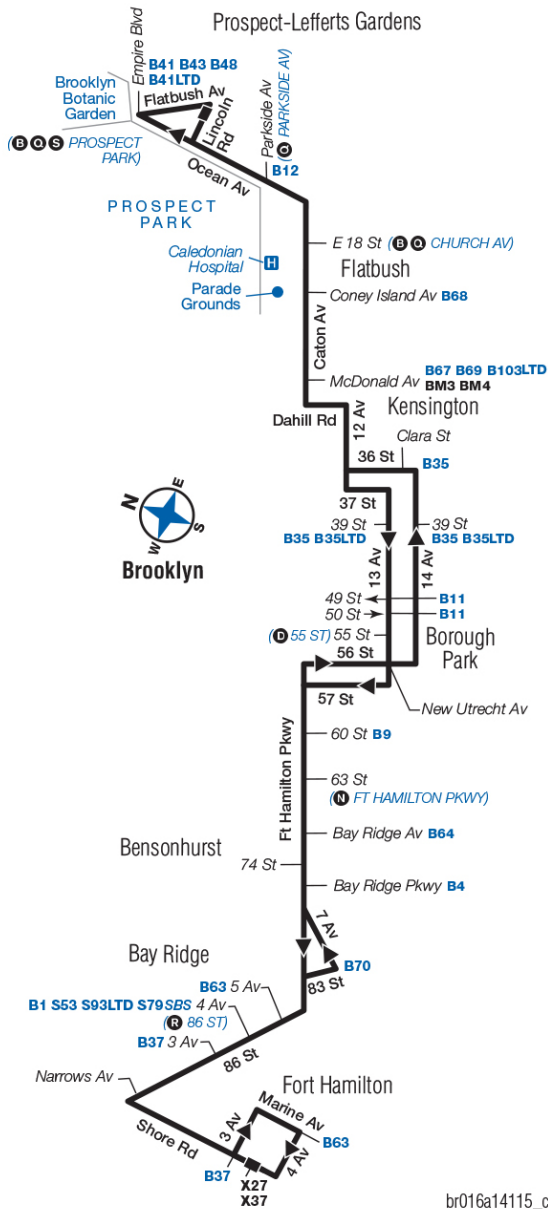

B16

Bus Timetable New York City Transit

Bay Ridge - Lefferts Gardens via Ft Hamilton Pkwy / 13th & 14th Av

Local Service

Effective September 4, 2022

For accessible subway stations, travel directions and other information:

[Visit www.mta.info](http://www.mta.info) or call us at 511

br016a14115_cs

B16 MAP LEGEND

Local/Limited/SBS Bus Transfers: shown in bold blue type.

Express Bus Transfers: shown in bold black type.

■ Terminal

● Point of Interest

(N STATION NAME)

Subway Connection