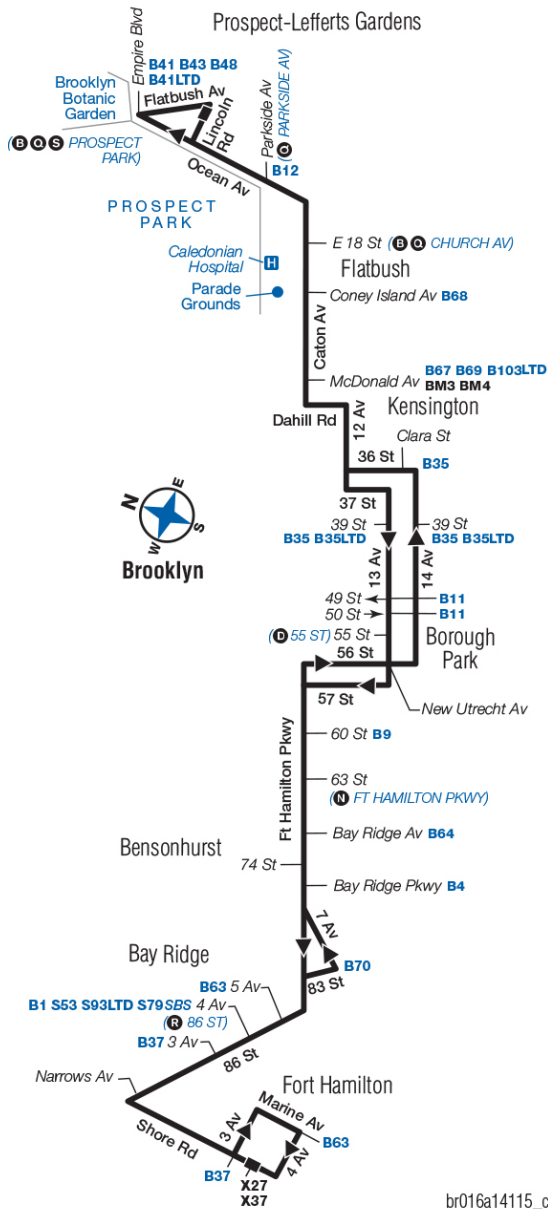

B16

Bus Timetable New York City Transit

Bay Ridge - Lefferts Gardens via Ft Hamilton Pkwy / 13th & 14th Av

Local Service

For accessible subway stations, travel directions and other information:

Effective March 31, 2024

Visit www.mta.info or call us at 511

B16 MAP LEGEND

Local/Limited/SBS Bus Transfers: shown in bold blue type.

Express Bus Transfers: shown in bold black type.

■ Terminal

● Point of Interest

(N STATION NAME)

Subway Connection