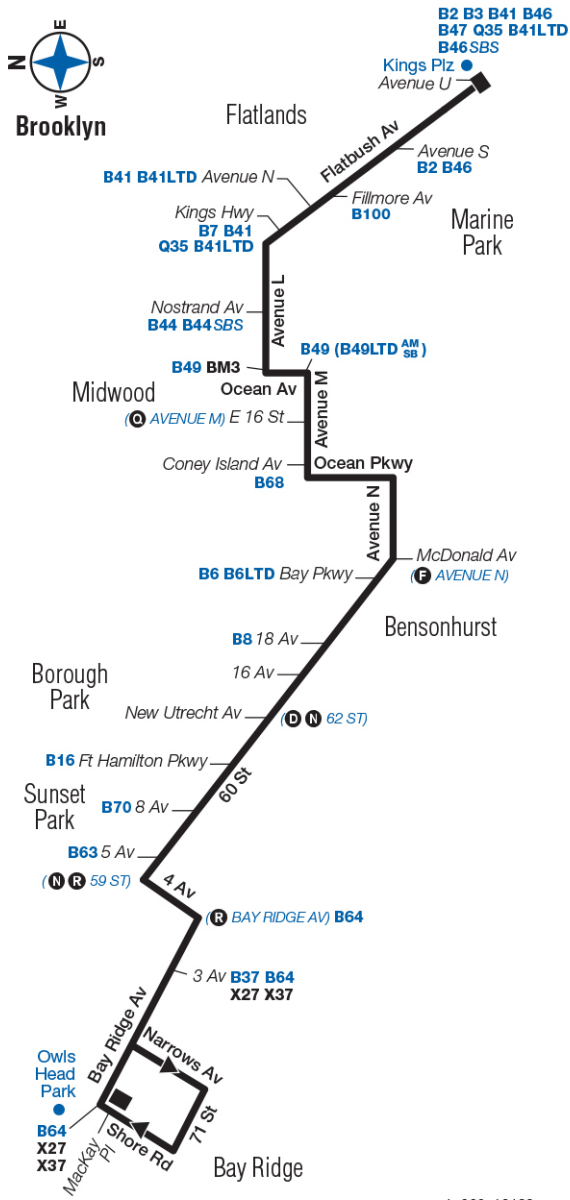

B9

Bus Timetable New York City Transit

Bay Ridge - Kings Plaza via 60th St / Avenue M

Local Service

Effective March 31, 2024

For accessible subway stations, travel directions and other information:

[Visit www.mta.info](http://www.mta.info) or call us at 511

br009a16123_cs

B9 MAP LEGEND

Local/Limited/SBS Bus Transfers: shown in bold blue type.

Express Bus Transfers: shown in bold black type.

- Terminal
- Point of Interest
- **(N STATION NAME)** Subway Connection
- **(SB)** South-bound