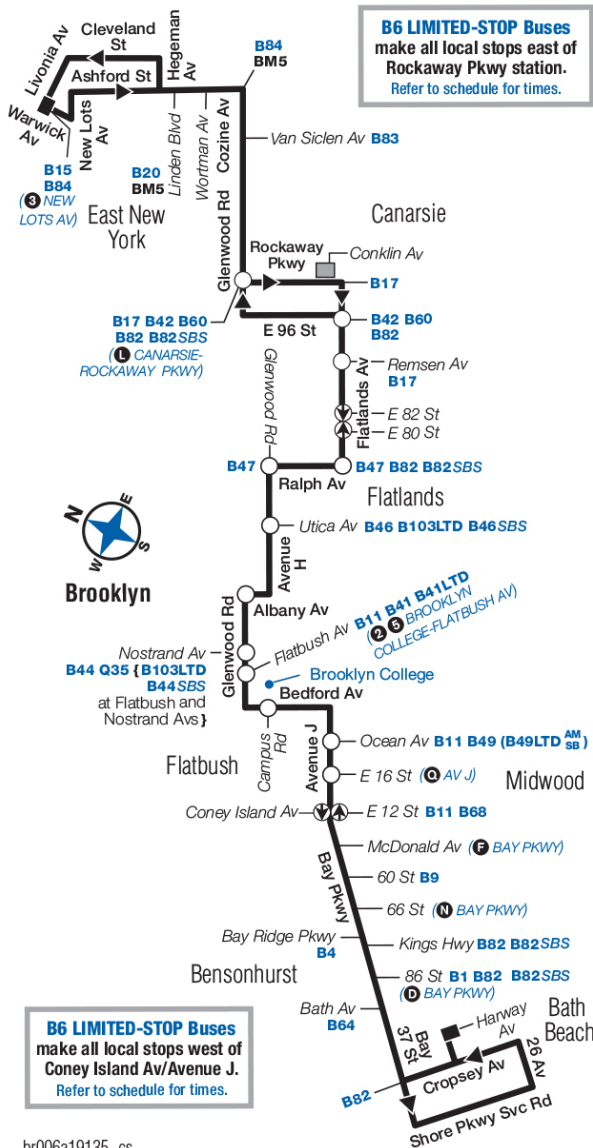

B6

Bus Timetable New York City Transit

Bath Beach - East New York via Bay Pkwy / Avenue J / Flatlands Av

Local and Limited-Stop Service

For accessible subway stations, travel directions and other information:

Effective September 3, 2023

Visit www.mta.info or call us at 511

br006a19135_cs

B6 MAP LEGEND

Local/Limited/SBS Bus Transfers: shown in bold blue type.

Express Bus Transfers: shown in bold black type.

■ Terminal

■ Part-time Terminal

(F) STATION NAME
Subway Connection

● Point of Interest

○ Limited-Stop

➔ Stops in direction indicated

(SB) South-bound