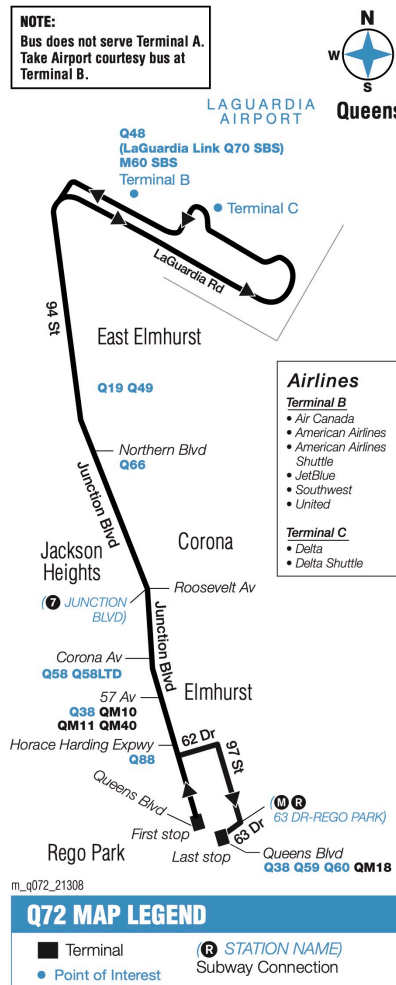

Q72

Bus Timetable
MTA Bus Company

LaGuardia Airport - Rego Park Via 94Th St / Junction Blvd

Local Service

For accessible subway stations, travel directions and other information:

Effective January 7, 2024

Visit www.mta.info or call us at 511