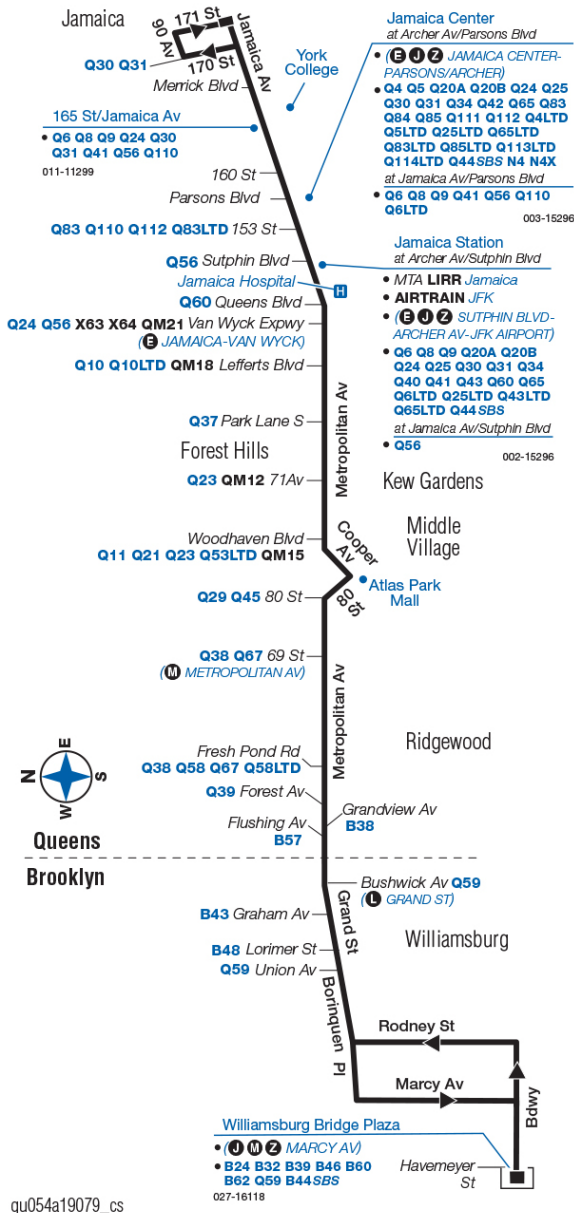

Q54

Bus Timetable New York City Transit

Williamsburg - Jamaica via Jamaica Av / Metropolitan Av

Local Service

Effective September 3, 2023

For accessible subway stations, travel directions and other information:

[Visit www.mta.info](http://www.mta.info) or call us at 511

qu054a19079_cs

Q54 MAP LEGEND

Local/Limited/SBS Bus Transfers: shown in bold blue type.
Express Bus Transfers: shown in bold black type.

- Terminal
- MTA LIRR Railroad Station
- (E STATION NAME) Subway Connection
- Point of Interest