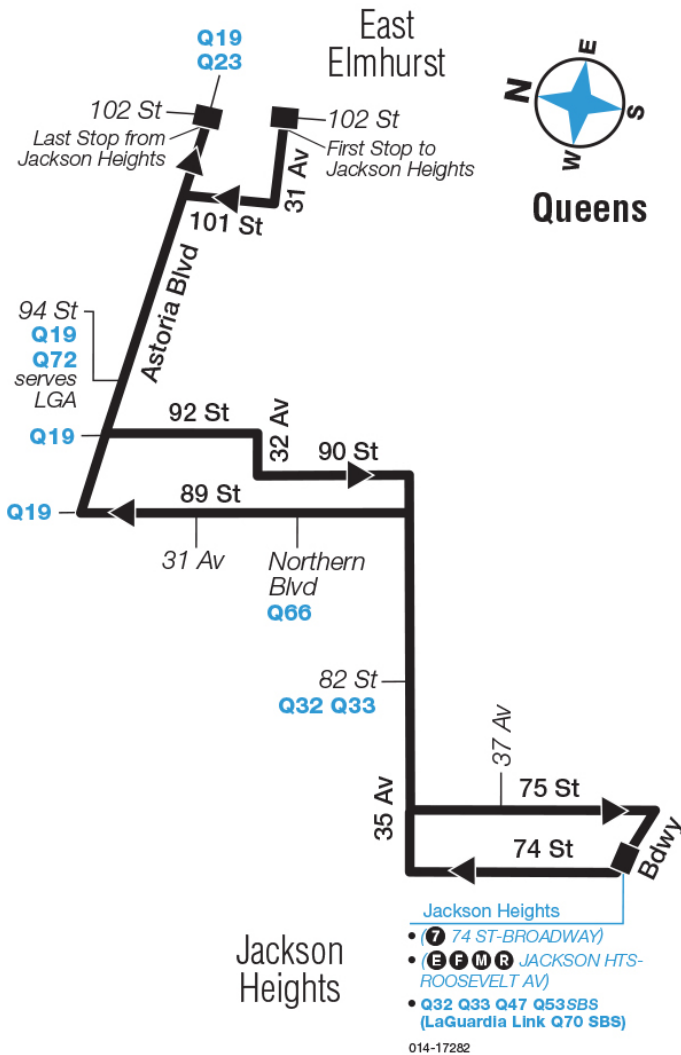

Jackson Hts 74 St - Roosevelt Av Term / Q49 Stop	Jackson Hts 35 Av / 82 St	Jackson Hts 89 St / 31 Av	East Elmhurst 31 Av / 102 St
6:20	6:28	6:34	6:42
6:24	6:32	6:38	6:46
6:28	6:36	6:42	6:50
6:32	6:39	6:45	6:53
6:36	6:43	6:49	6:57
6:40	6:47	6:53	7:01
6:44	6:51	6:57	7:05
6:48	6:55	7:01	7:09
6:52	6:59	7:05	7:13
6:56	7:03	7:09	7:17
7:00	7:07	7:13	7:21
7:05	7:12	7:18	7:26
7:09	7:16	7:22	7:30
7:14	7:21	7:27	7:35
7:18	7:25	7:31	7:39
7:23	7:30	7:36	7:44
7:27	7:34	7:40	7:48
7:32	7:39	7:45	7:53
7:36	7:43	7:49	7:57
7:40	7:47	7:53	8:01
7:44	7:51	7:57	8:05
7:48	7:55	8:01	8:09
7:52	7:59	8:05	8:13
7:56	8:03	8:09	8:17
8:00	8:07	8:13	8:21
8:08	8:15	8:21	8:29
8:17	8:24	8:30	8:38
8:25	8:32	8:38	8:46
8:34	8:41	8:47	8:55
8:42	8:49	8:55	9:03
8:51	8:58	9:04	9:12
8:59	9:06	9:11	9:19
9:08	9:14	9:19	9:27
9:16	9:22	9:27	9:35
9:25	9:31	9:36	9:44
9:33	9:39	9:44	9:52
9:42	9:48	9:53	10:01
9:50	9:56	10:01	10:09
10:00	10:06	10:11	10:17
10:15	10:21	10:26	10:32
10:30	10:36	10:41	10:47
10:45	10:51	10:56	11:02
11:00	11:06	11:11	11:17
11:15	11:21	11:26	11:32
11:30	11:36	11:41	11:47
11:45	11:51	11:56	12:02
12:00	12:06	12:11	12:17
12:20	12:26	12:31	12:37

Q49

Bus Timetable
MTA Bus Company

35 Ave Via 35Th Av / 89Th & 92Nd St / Astoria Blvd

Local Service

For accessible subway stations, travel directions and other information:

Effective April 4, 2021

Visit www.mta.info or call us at 511