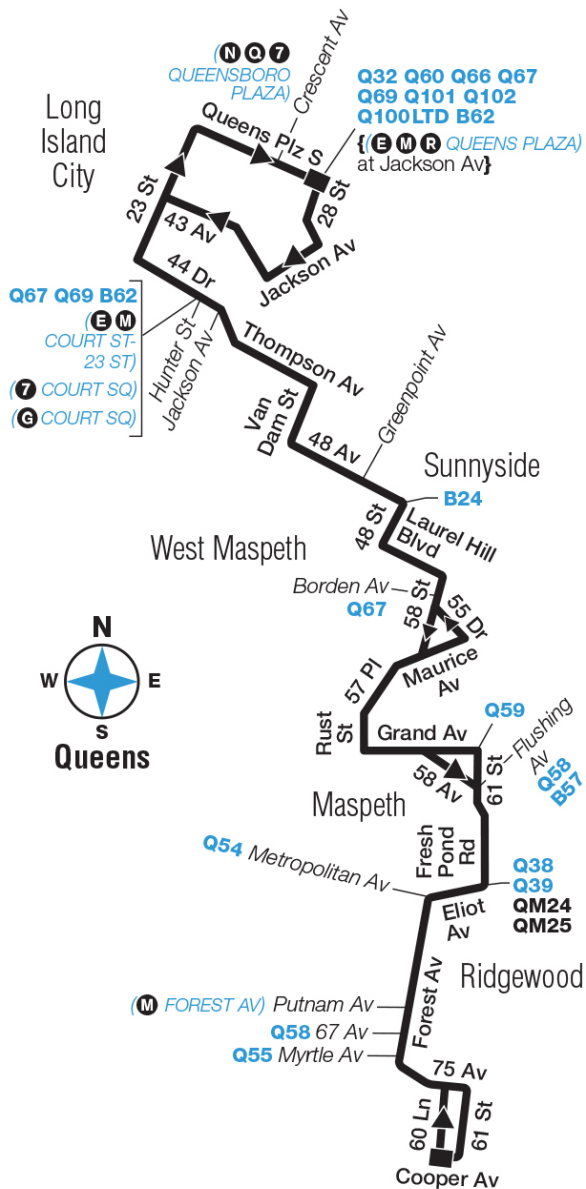

Q39

Bus Timetable
MTA Bus Company

Long Island City - Ridgewood Via Forest Av / 58Th St / 48Th Av

Local Service

For accessible subway stations, travel directions and other information:

Effective September 22, 2021

Visit www.mta.info or call us at 511

m_q039_15128_cs

Q39 MAP LEGEND

Local/Limited/SBS Bus Transfers: shown in bold blue type.

Express Bus Transfers: shown in bold black type.

■ Terminal

(N) STATION NAME
Subway Connection