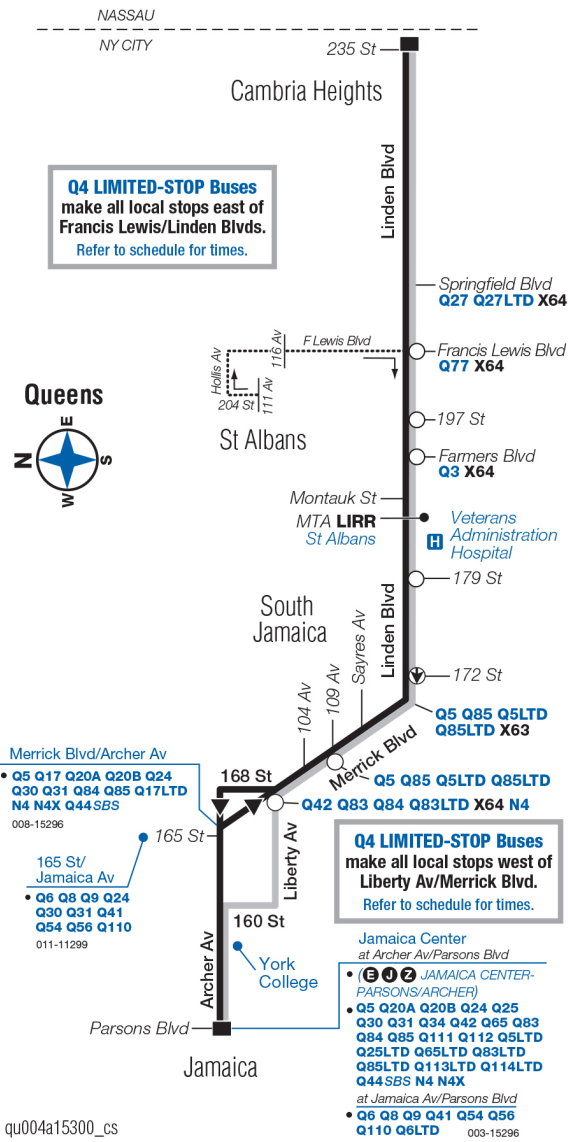

Q4

Bus Timetable New York City Transit

Cambria Heights - Jamaica via Linden Blvd / Merrick Blvd

Local and Limited-Stop Service

For accessible subway stations, travel directions and other information:

Effective September 3, 2023

Visit www.mta.info or call us at 511

qu004a15300_cs

Q4 MAP LEGEND

Local/Limited/SBS Bus Transfers: shown in bold blue type.
Express Bus Transfers: shown in bold black type.

- Terminal
- Limited Stop
- (E) STATION NAME Subway Connection
- ⤵ Stops in direction indicated
- MTA LIRR Railroad Station
- Limited-Stop Service
- ..... Supplemental Service School Days (early PM)
- Point of Interest