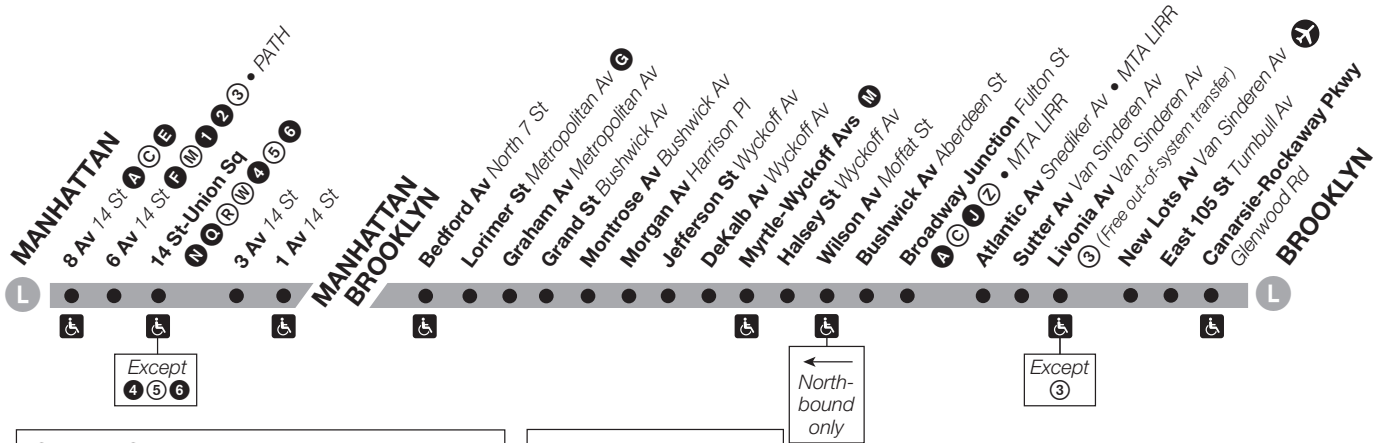

L 14 St-Canarsie Local

Station Service

- **FULL-TIME**
  Train always operates and always stops here.

ACCESSIBLE STATION

Transfers

- **A** Full-time **A** Part-time
- **✈** Transportation to airport available.