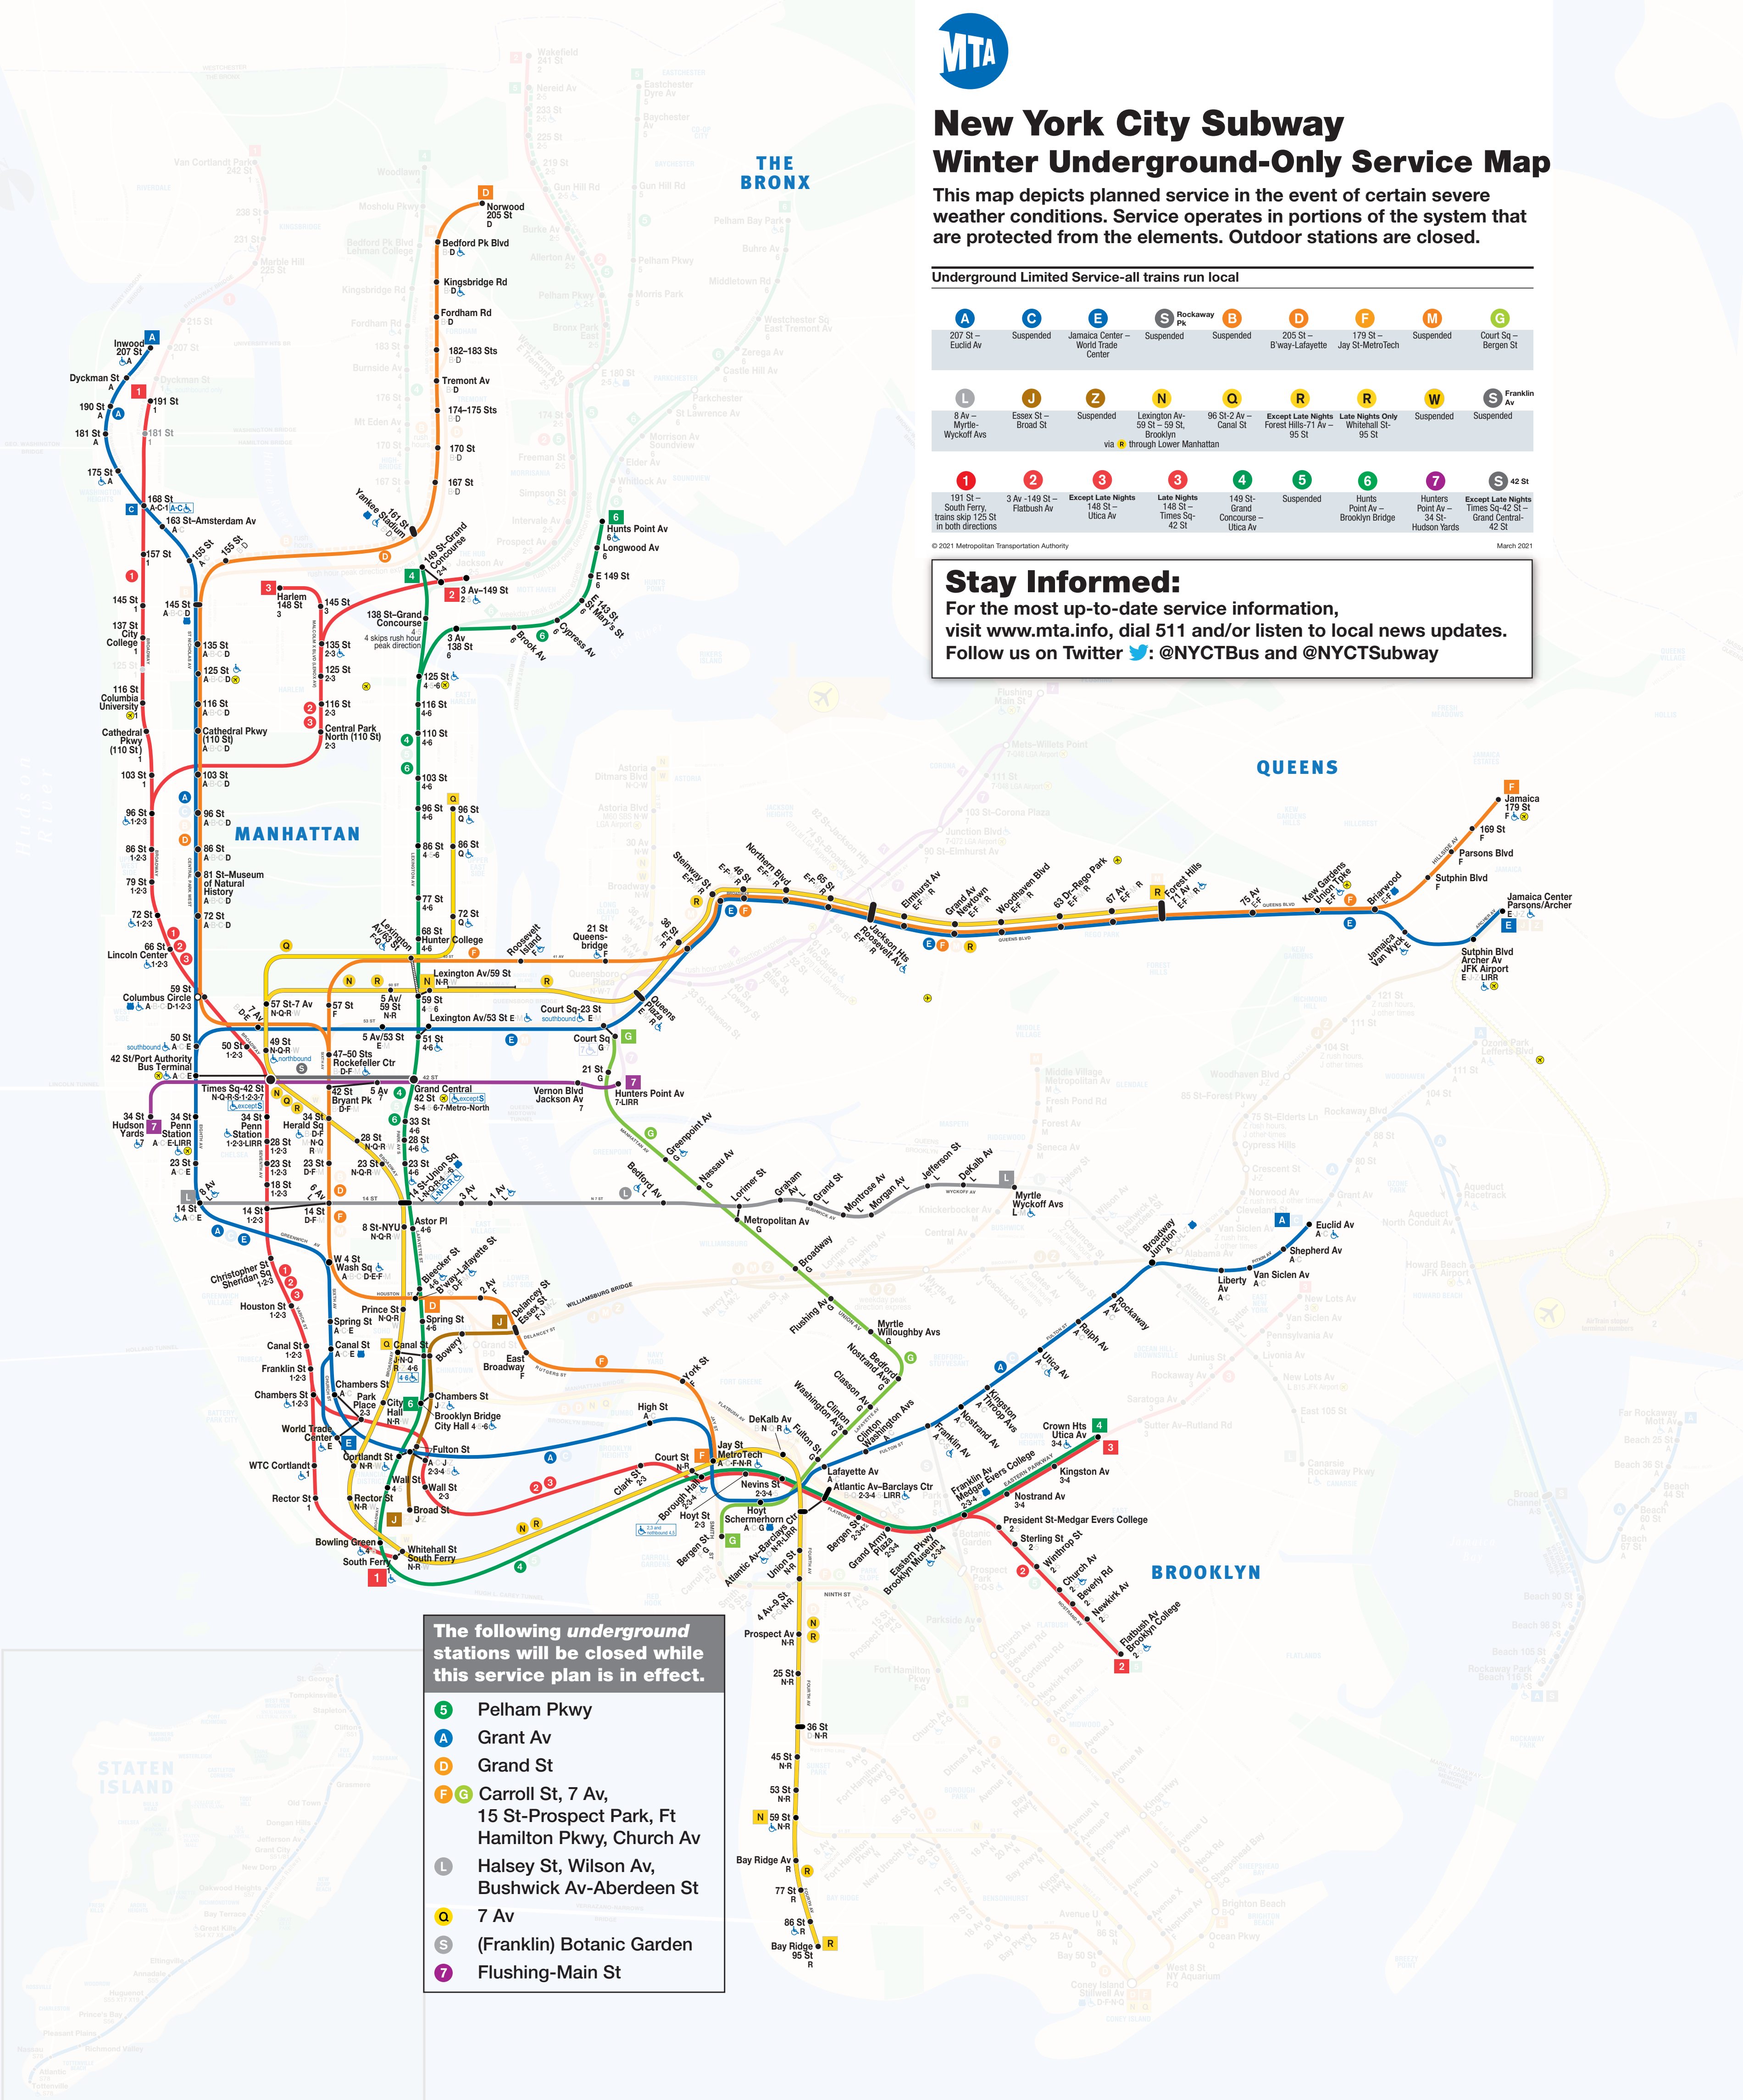

# New York City Subway Winter Underground-Only Service Map

This map depicts planned service in the event of certain severe weather conditions. Service operates in portions of the system that are protected from the elements. Outdoor stations are closed.

### Underground Limited Service-all trains run local

<b>A</b> 207 St – Euclid Av	<b>C</b> Suspended	<b>E</b> Jamaica Center – World Trade Center	<b>S</b> Rockaway Pk Suspended	<b>B</b> Suspended	<b>D</b> 205 St – B'way-Lafayette	<b>F</b> 179 St – Jay St-MetroTech	<b>M</b> Suspended	<b>G</b> Court Sq – Bergen St
<b>L</b> 8 Av – Myrtle-Wyckoff Avs	<b>J</b> Essex St – Broad St	<b>Z</b> Suspended	<b>N</b> Lexington Av-59 St – 59 St, Brooklyn via <b>R</b> through Lower Manhattan	<b>Q</b> 96 St-2 Av – Canal St	<b>R</b> Except Late Nights Forest Hills-71 Av – 95 St	<b>R</b> Late Nights Only Whitehall St – 95 St	<b>W</b> Suspended	<b>S</b> Franklin Av Suspended
<b>1</b> 191 St – South Ferry, trains skip 125 St in both directions	<b>2</b> 3 Av – 149 St – Flatbush Av	<b>3</b> Except Late Nights 148 St – Ulica Av	<b>3</b> Late Nights 148 St – Times Sq-42 St	<b>4</b> 149 St – Grand Concourse – Ulica Av	<b>5</b> Suspended	<b>6</b> Hunts Point Av – Brooklyn Bridge	<b>7</b> Hunters Point Av – 34 St – Hudson Yards	<b>S</b> 42 St Except Late Nights Times Sq-42 St – Grand Central-42 St

© 2021 Metropolitan Transportation Authority March 2021

**Stay Informed:**  
For the most up-to-date service information, visit [www.mta.info](http://www.mta.info), dial 511 and/or listen to local news updates. Follow us on Twitter: @NYCTBus and @NYCTSubway

**The following underground stations will be closed while this service plan is in effect.**

- 5** Pelham Pkwy
- A** Grant Av
- D** Grand St
- F** **G** Carroll St, 7 Av, 15 St-Prospect Park, Ft Hamilton Pkwy, Church Av
- L** Halsey St, Wilson Av, Bushwick Av-Aberdeen St
- Q** 7 Av
- S** (Franklin) Botanic Garden
- 7** Flushing-Main St