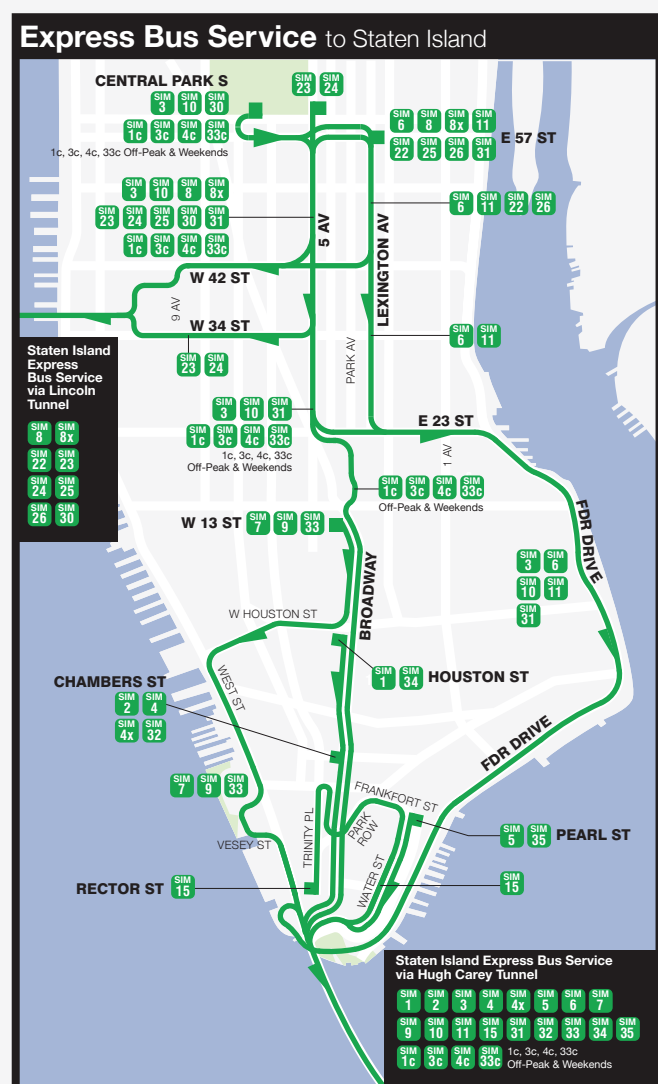

# Staten Island Bus Map

**Legend**

- Local Bus Service
- Full-time Service
- No Saturday and/or Sunday service
- Direction of Service
- Limited Bus Stop
- Full-time Terminal
- Part-time Terminal
- Dark Green: Express Bus Service (premium fare)
- Green: Bus Service
- Light Green: No Saturday and/or Sunday service
- Staten Island Railway Station
- Hospital
- Point Of Interest
- Park and Ride
- Accessible Station