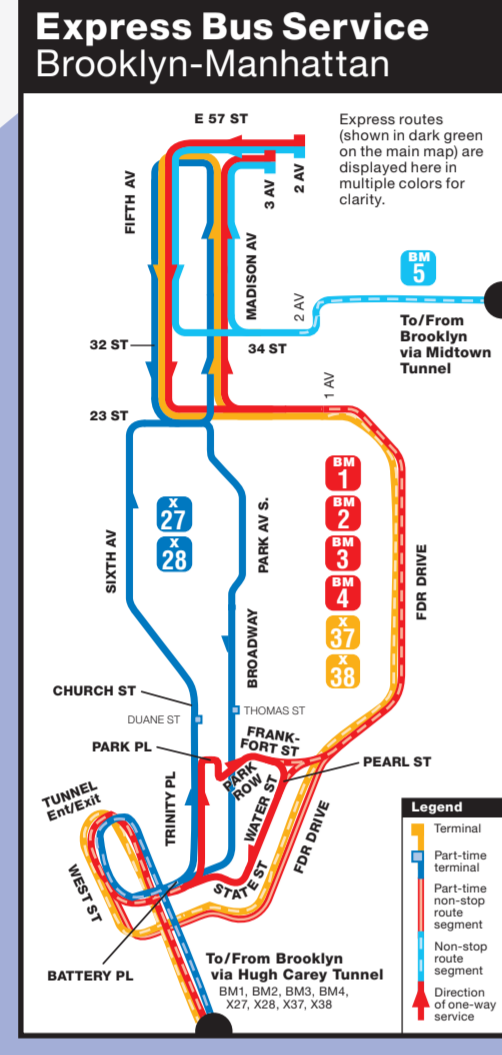

Brooklyn Bus Map

See Downtown Brooklyn Inset

See LIC / Queens Plaza Inset

See Williamsburg Inset

See Ridgewood Inset

JFK Terminals 2 Miles
See Inset Below