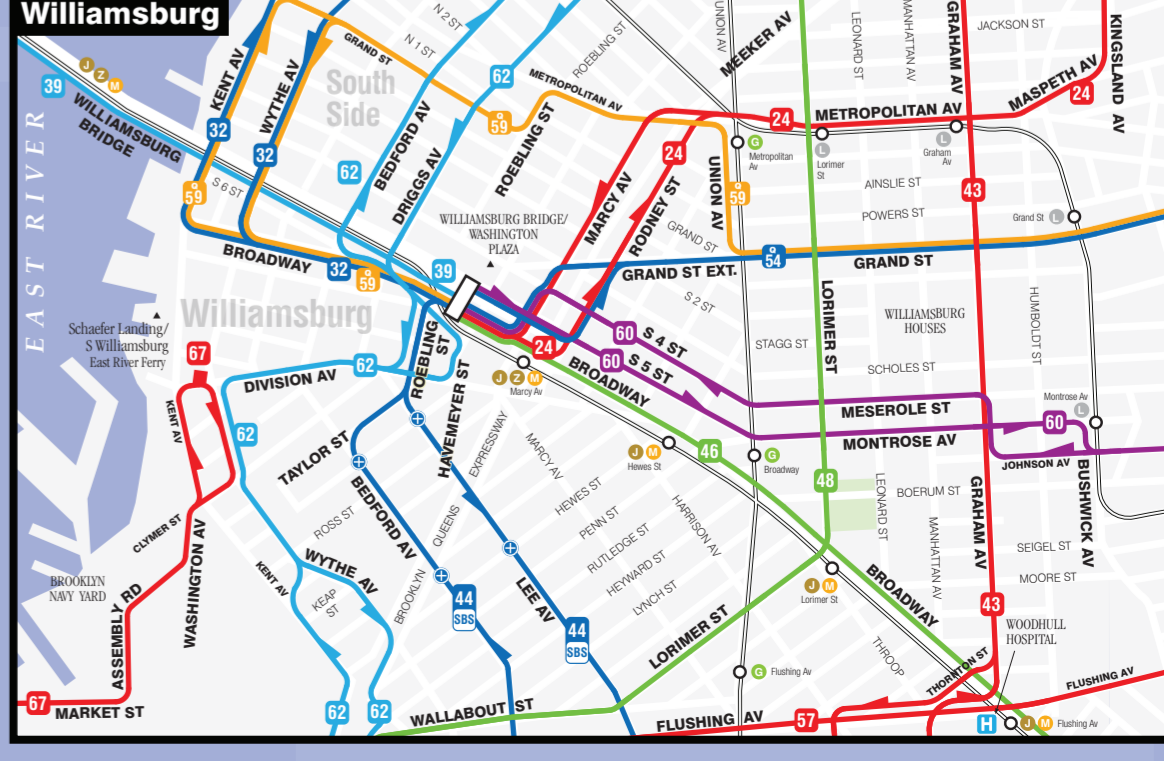

Legend

- Subway Line
- Station Name
- Point of Interest
- Commuter Rail Station
- Limited Service
- Air Train JFK Airport Service
- Local Bus Service
- Full-time Service (Every day 7 a.m. - 10 p.m.; many routes operate longer hours)
- No Saturday and/or Sunday Service
- Direction of Service (Two-way service has no arrows)
- Limited Service Stop
- Full-time Terminal
- Part-time Terminal
- Express Bus Service (Dark Green)
- Express Bus Route
- Express Section (no stops)
- selectbus service
- Select Bus Service Stop
- Airport