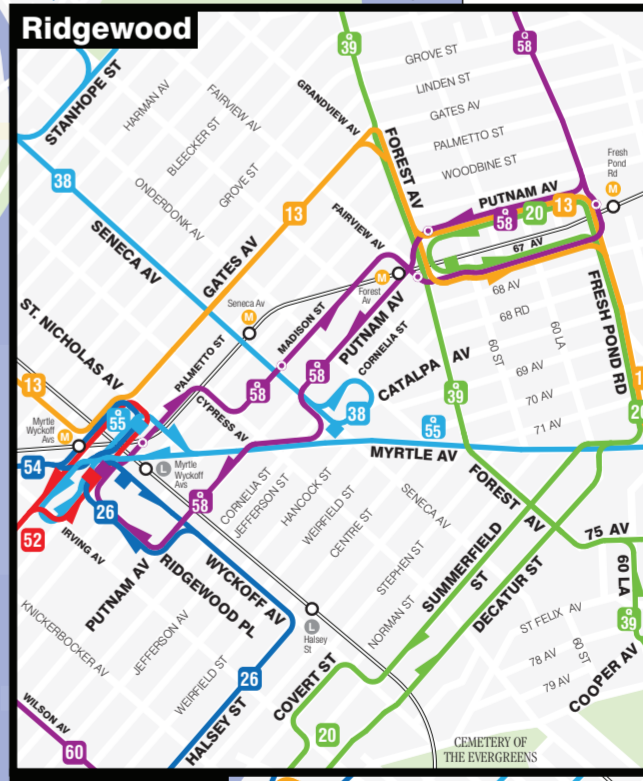

Legend

- Subway Line
- Station Name
- Point of Interest
- Commuter Rail Station
- Limited Service
- Air Train JFK Airport Service
- Local Bus Service
- Full-time Service (Every day 7 a.m. - 10 p.m.; many routes operate longer hours)
- No Saturday and/or Sunday Service
- Direction of Service (Two-way service has no arrows)
- Limited Service Stop
- Full-time Terminal
- Part-time Terminal
- Express Bus Service (Dark Green)
- Express Bus Route
- Express Section (no stops)
- selectbus service
- Select Bus Service Stop
- Airport