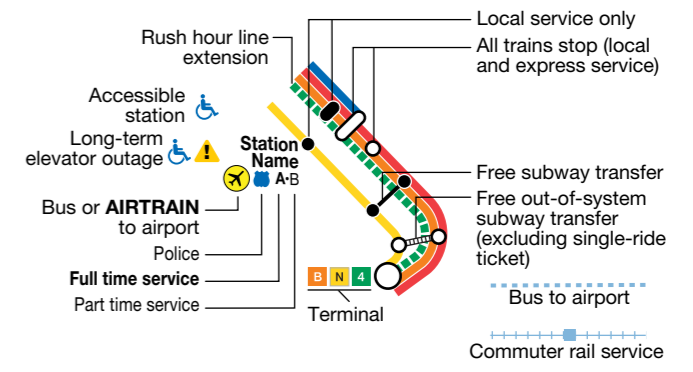

New York City Subway

with railroad and airport connections

Key

visit www.mta.info