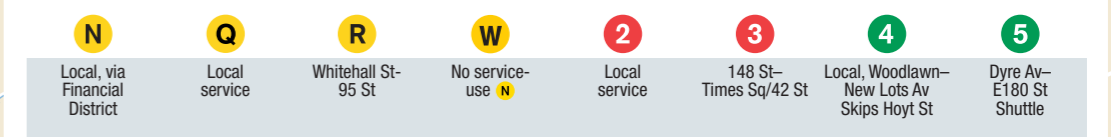

Late nights (midnight to 6am, daily)