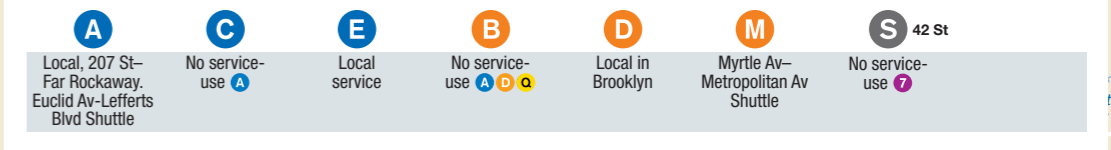

Late nights (midnight to 6am, daily)