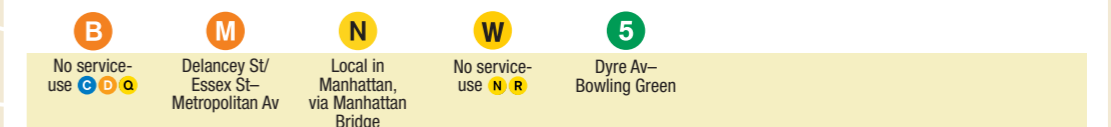

New York City Subway

with railroad and airport connections

Key

visit www.mta.info

This map shows weekday service. On weekends and late nights, these routes change:

Weekends

Late nights (midnight to 6am, daily)

June 2021