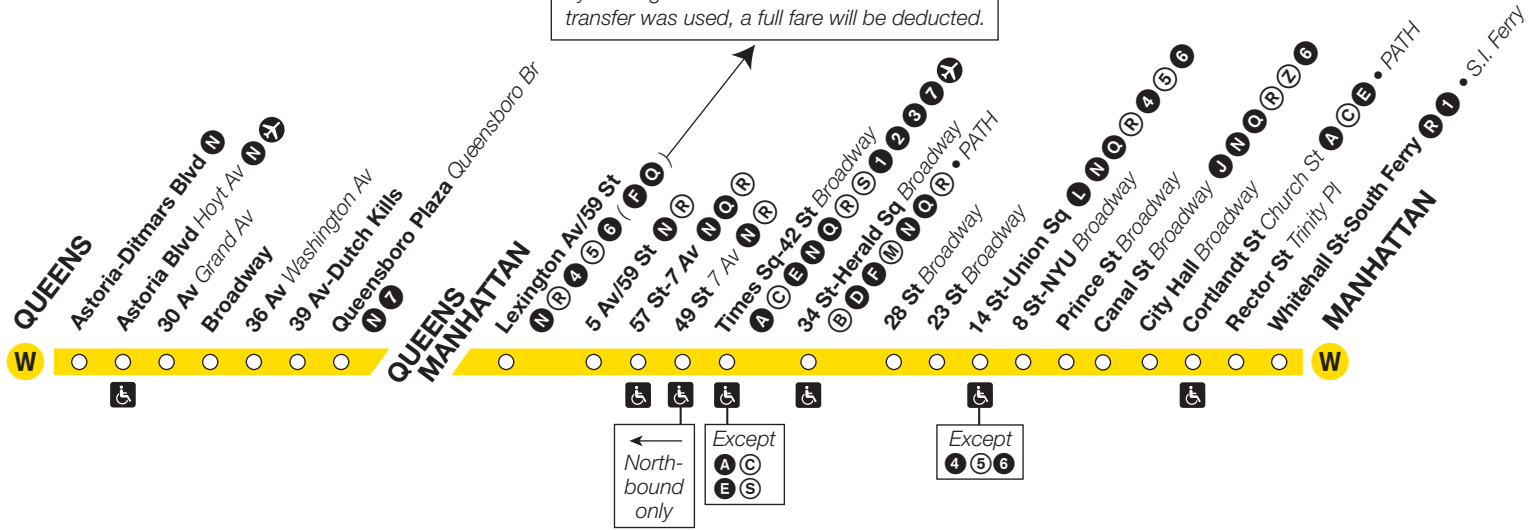

Effective
November 8, 2020

New York City Transit

Subway Timetable

W trains operate, weekdays only, between Ditmars Blvd, Queens, and Whitehall St-South Ferry, Manhattan, at all times except late nights.

All **W** trains provide local service.

W Broadway Local

Using MetroCard only, the single free transfer provided after first swipe can be used at:

F Q at **Lexington Av/63 St** station.

by walking via street from this station. If the transfer was used, a full fare will be deducted.

Service terminates at 86 St-Gravesend Station at *10:00 AM, ^10:48 AM, #10:05 PM.

Bold times denote PM hours.

Weekday Service

W Queens-bound

From Whitehall St-South Ferry, Manhattan, to Ditmars Blvd, Queens

Service begins at 86 St-Gravesend Station at *7:04 AM, ^4:33 PM.