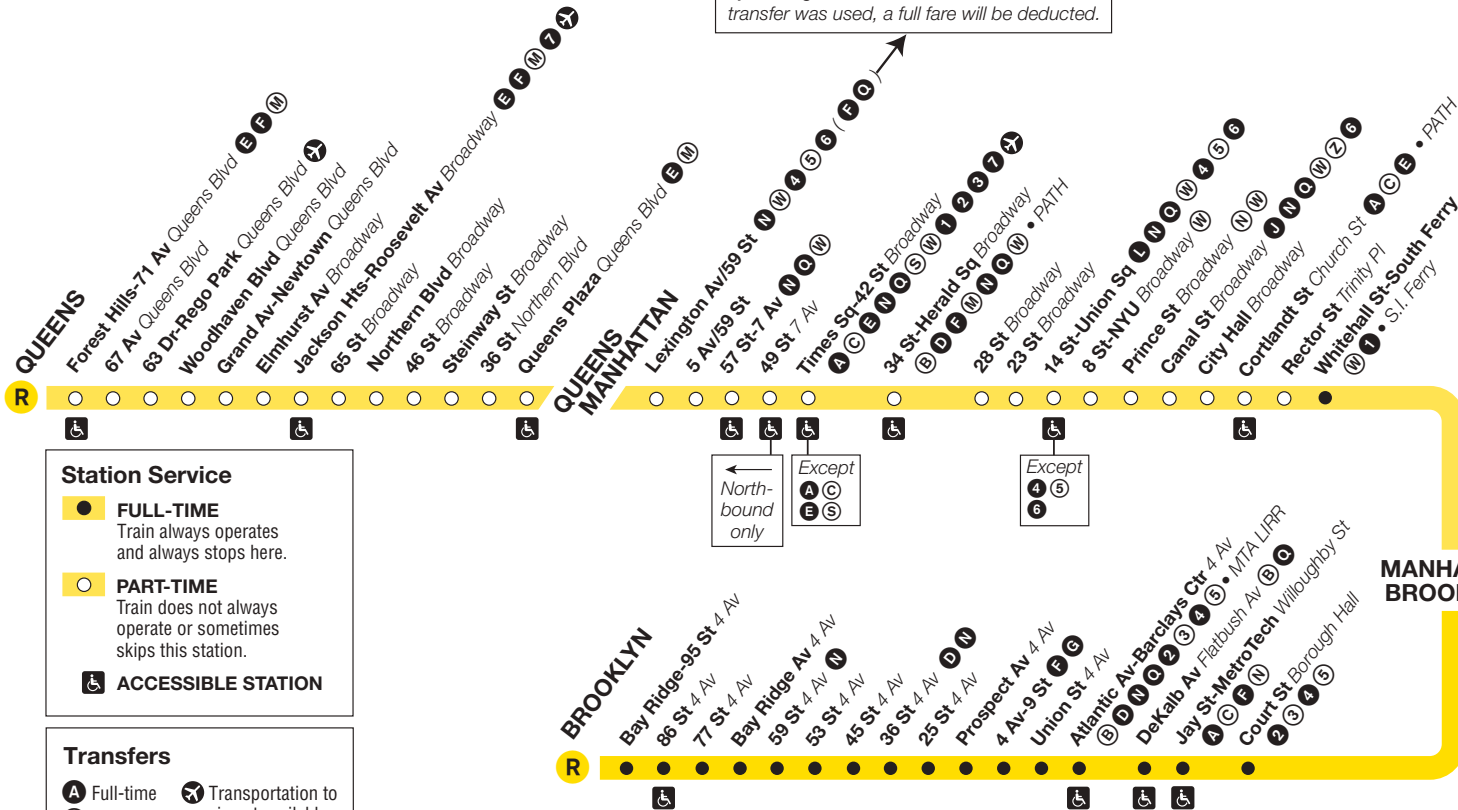

# Subway Timetable

***Now:***  
***Late Night Shuttle Service extended to***  
***Whitehall St-South Ferry Station.***

**R** trains operate local between Forest Hills-71 Av, Queens, and Bay Ridge-95 St, Brooklyn, at all times except late nights. During late nights, **R** trains operate between Bay Ridge-95 St, Brooklyn and Whitehall St-South Ferry, Manhattan.

# R Broadway Local

Using MetroCard only, the single free transfer provided after first swipe can be used at **F Q** at Lexington Av/63 St station. by walking via street from this station. If the transfer was used, a full fare will be deducted.