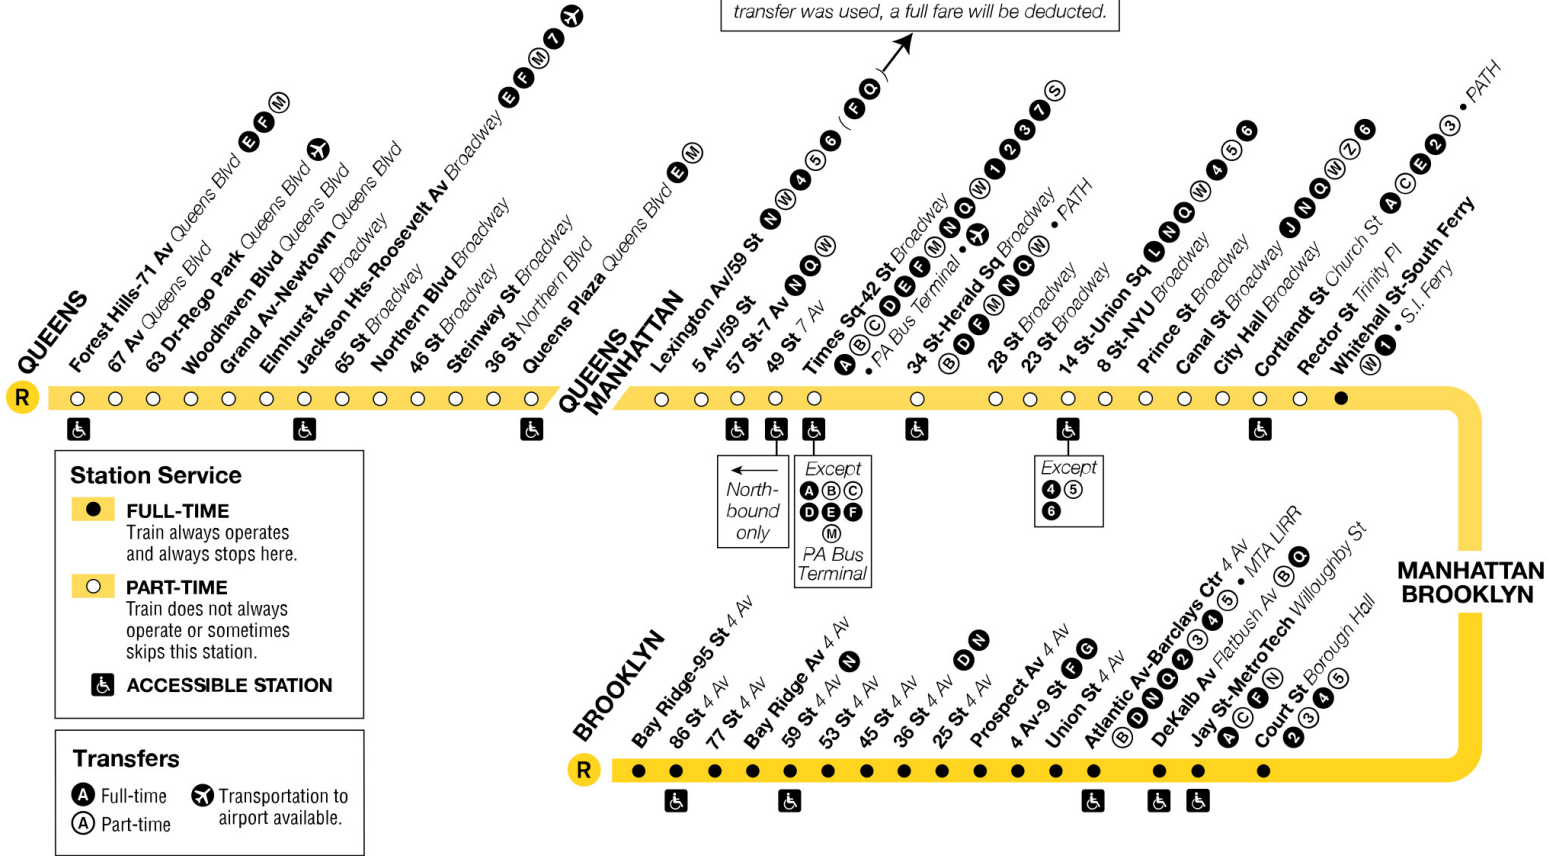

\* Trip terminates at 96 St at this time.

Forest Hills-71 Av	Jackson Hts-Roosevelt Av	Queens Plaza	57 St-7 Av	34 St-Herald Sq	Canal St	Whitehall St-South Ferry	Dekalb Av	Atlantic Av-Barclays Ctr	36 St	59 St	Bay Ridge-95 St
8:06	8:15	8:25	8:35	8:40	8:48	8:56	9:03	9:09	9:17	9:22	9:33
8:18	8:27	8:37	8:47	8:52	9:00	9:08	9:15	9:21	9:29	9:34	9:45
8:30	8:39	8:49	8:59	9:04	9:12	9:20	9:27	9:33	9:41	9:46	9:57
8:42	8:51	9:01	9:11	9:16	9:24	9:32	9:39	9:45	9:53	9:58	10:10
8:54	9:03	9:13	9:23	9:28	9:36	9:44	9:51	9:57	10:05	10:10	10:22
9:06	9:15	9:25	9:35	9:40	9:48	9:56	10:03	10:09	10:17	10:22	10:33
9:18	9:27	9:37	9:47	9:52	10:00	10:08	10:15	10:21	10:29	10:34	10:45
9:30	9:39	9:49	9:59	10:04	10:12	10:20	10:27	10:33	10:41	10:46	10:57
9:40	9:50	10:00	10:11	10:16	10:24	10:32	10:39	10:45	10:53	10:58	11:09
9:52	10:02	10:12	10:23	10:28	10:36	10:44	10:51	10:57	11:05	11:10	11:21
10:05	10:14	10:24	10:35	10:40	10:48	10:56	11:03	11:10	11:18	11:23	11:33
10:17	10:26	10:36	10:47	10:52	11:00	11:08	11:15	11:18	11:27	11:32	11:42
10:27	10:37	10:47	10:56	11:01	11:09	11:17	11:24	11:27	11:35	11:40	11:50
10:39	10:49	10:59	11:08	11:13	11:21	11:28	11:35	11:38	11:47	11:52	12:02
-	-	-	-	-	-	11:35	11:42	11:47	11:56	12:01	12:08
-	-	-	-	-	-	11:55	12:02	12:08	12:16	12:21	12:28

# R Broadway Local

Using MetroCard only, the single free transfer provided after first swipe can be used at:  
**F** **C** at **Lexington Av/63 St** station.  
 by walking via street from this station. If the transfer was used, a full fare will be deducted.