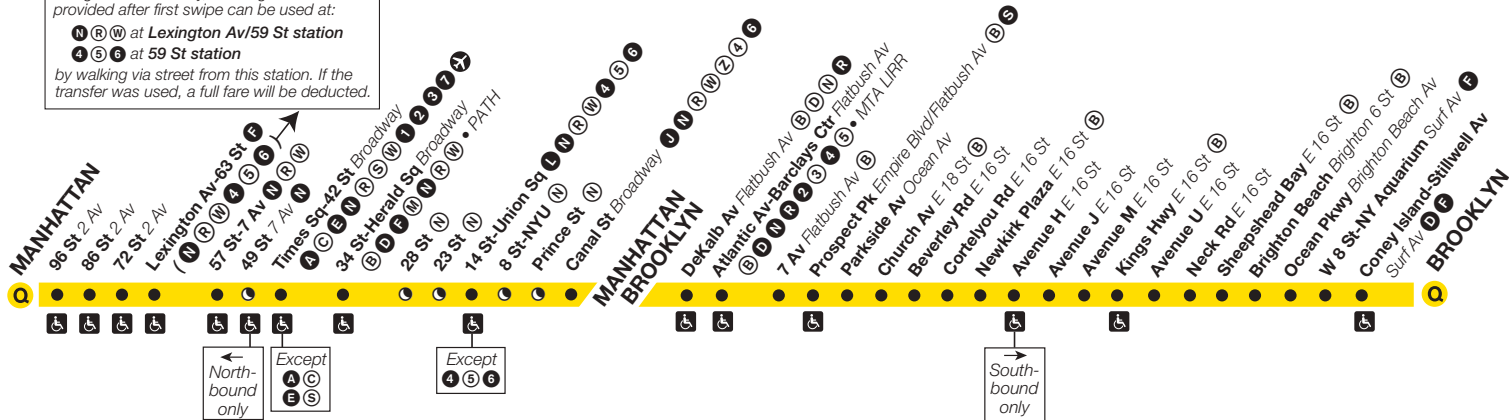

Effective
November 8, 2020

New York City Transit

Subway Timetable

Now: Second Avenue Service

Q trains operate between Coney Island-Stillwell Av, Brooklyn, and 96 St/Second Av, Manhattan, at all times. In Manhattan, **Q** service operates on Second Av stopping at 96 St, 86 St, 72 St, then Lexington Av/63 St, and 57 St/7 Av. **Q** service runs express on Broadway (except late

Q Second Avenue/Broadway Express/Brighton Local

Using MetroCard only, the single free transfer provided after first swipe can be used at:

N R W at Lexington Av/59 St station

4 5 6 at 59 St station

by walking via street from this station. If the transfer was used, a full fare will be deducted.