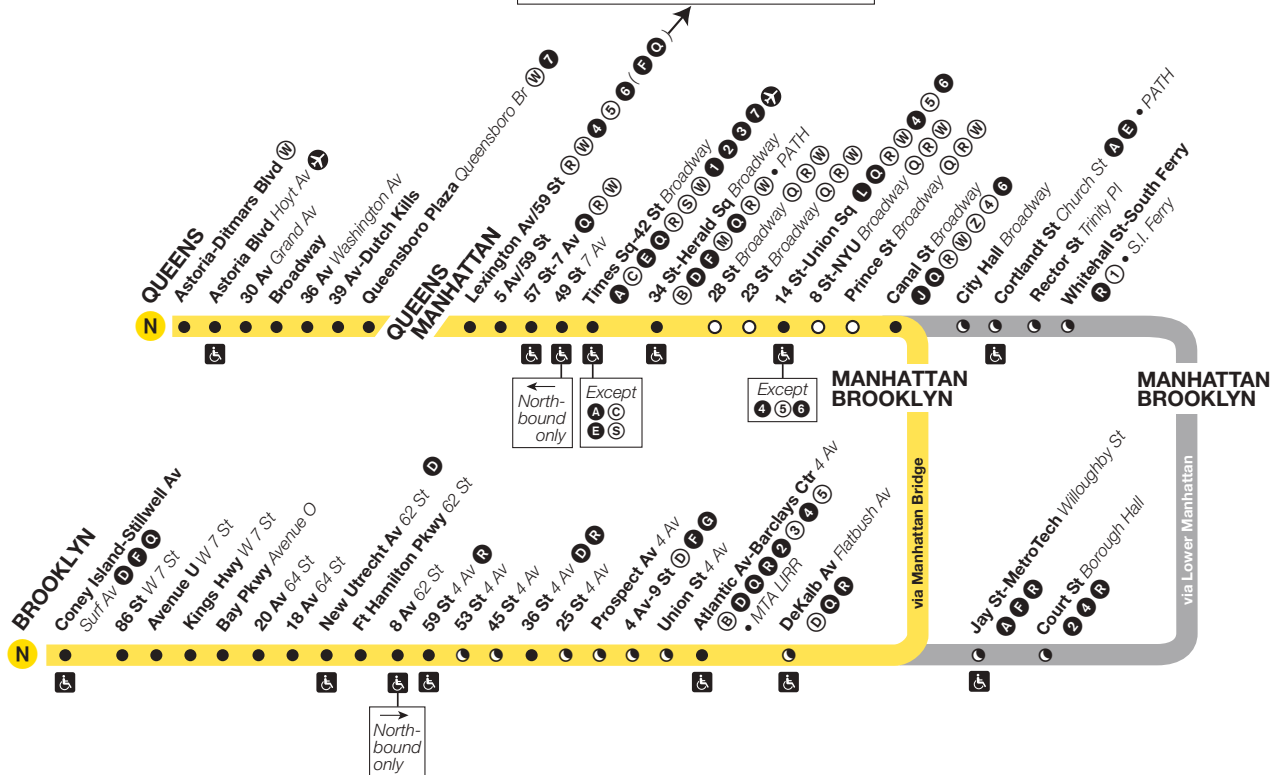

N Broadway Express

Station Service

- **FULL-TIME**
 Train always operates and always stops here.
- **PART-TIME**
 Train does not always operate or sometimes skips this station.
- ◐ **LATE-NIGHT SERVICE**
 Train stops at this station late-night hours only (approx. 10 PM - 6:30 AM).
- ◑ **LATE-NIGHT SERVICE**
 Train stops at this station late-night hours only (approx. 11 PM - 5:30 AM).
- ♿ **ACCESSIBLE STATION**

by walking via street from this station. If the transfer was used, a full fare will be deducted.

Weekday Service

N Brooklyn-bound

From Ditmars Blvd, Queens, to Stillwell Av, Brooklyn

Ditmars Blvd	Qnsboro Plz	57 St 7 Av	Canal St Lwr Level	Canal St Upr Level	Whitehall St	DeKalb Av	Atlantic Av-Barclays Ctr	59 St	Stillwell Av
--------------	-------------	------------	--------------------	--------------------	--------------	-----------	--------------------------	-------	--------------

Express service 34 St to Canal St, via Bridge, 4 Av local service, stops at Dekalb Av.

5:30	5:39	5:48	6:00	—	—	6:08	6:11	6:25	6:45
5:45	5:54	6:03	6:15	—	—	6:23	6:26	6:40	7:00
5:57	6:07	6:17	6:29	—	—	6:37	6:40	6:54	7:14
6:07	6:17	6:26	6:39	—	—	6:47	6:50	7:04	7:24
6:17	6:27	6:36	6:49	—	—	6:58	7:01	7:15	7:35

Local Broadway service via Bridge, bypass Dekalb Av, express service Atlantic Av to 36 St, local service 36 St to 59 St.

5:31	5:40	5:48	6:01	—	—	—	6:12	6:23	6:43
5:44	5:53	6:01	6:14	—	—	—	6:25	6:36	6:56
5:59	6:08	6:16	6:29	—	—	—	6:40	6:51	7:11
6:13	6:22	6:31	6:44	—	—	—	6:55	7:05	7:25
6:25	6:34	6:43	6:56	—	—	—	7:07	7:18	7:39
6:37	6:46	6:54	7:08	—	—	—	7:20	7:30	7:52