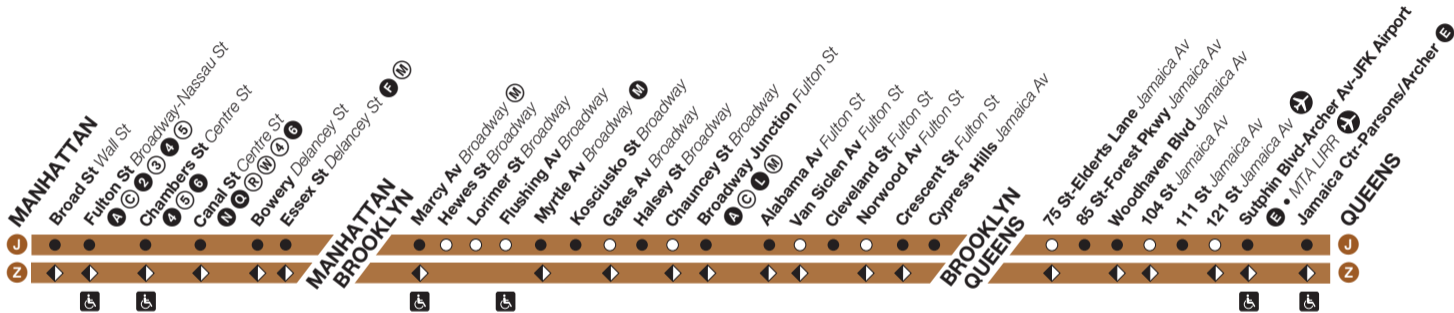

- **J Nassau St Local**
- **Z Nassau St Express (weekday rush hours)**

Station Service

- **● FULL-TIME**
  Train always operates and always stops here.
- **○ PART-TIME**
  Train does not always operate or sometimes skips this station.
- **▶ ONE-WAY RUSH HOUR**
  Train operates in one direction (to Manhattan AM, from Manhattan PM).
- **♿ ACCESSIBLE STATION**

Transfers

- **A Full-time** **Ⓐ Part-time**
- **✈ Transportation to airport available.**