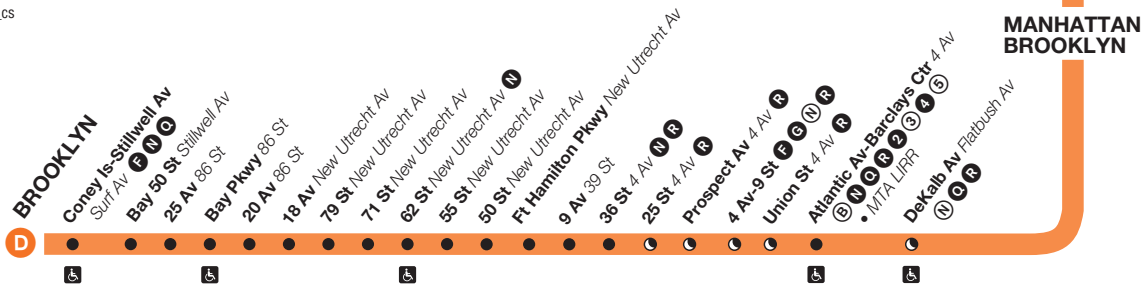

ACCESSIBLE STATION

Transfers

- (A) Full-time
- (A) Part-time
- (Y) Transportation to airport available.

tr00da20323_cs