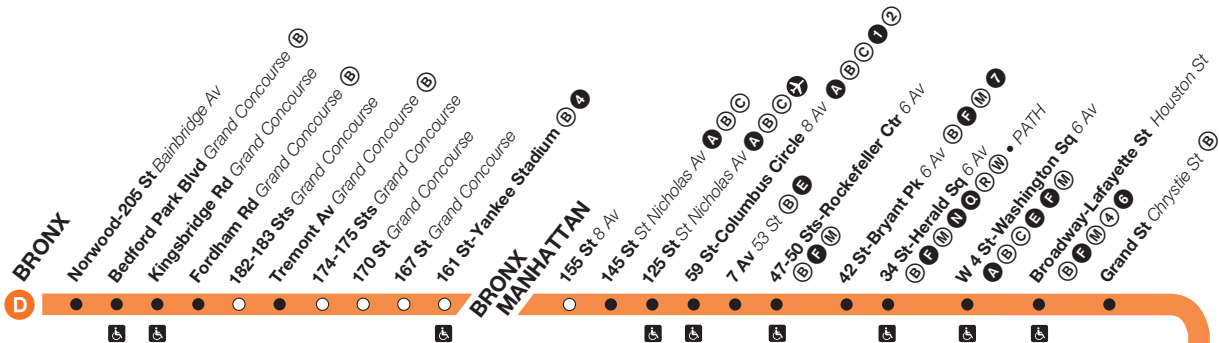

D 6 Av Express