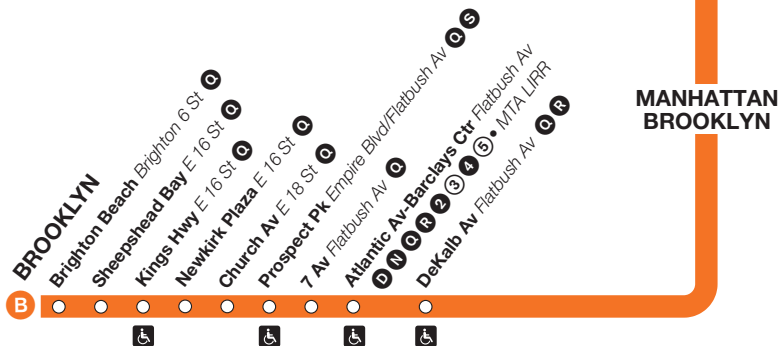

B 6 Avenue Express

Station Service

- **PART-TIME**
  Train does not always operate or sometimes skips this station.
- **PART-TIME EXTENSION**
  Train operates rush hours only.
- **ACCESSIBLE STATION**

Transfers

- **A** Full-time
- **A** Part-time
- **T** Transportation to airport available.