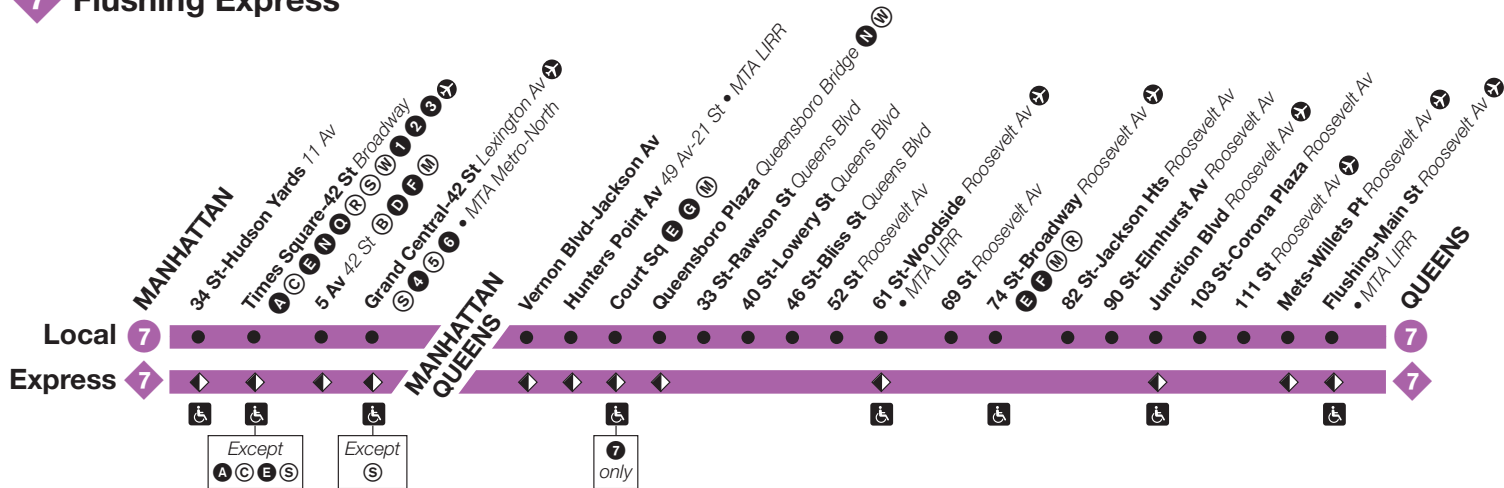

7 Flushing Local

7 Flushing Express

Station Service

FULL-TIME
Train always operates and always stops here.

ONE-WAY WEEKDAY
Train operates in one direction (To Manhattan AM, from Manhattan PM).

ACCESSIBLE STATION

Transfers

- Full-time
- Part-time
- Transportation to airport available.