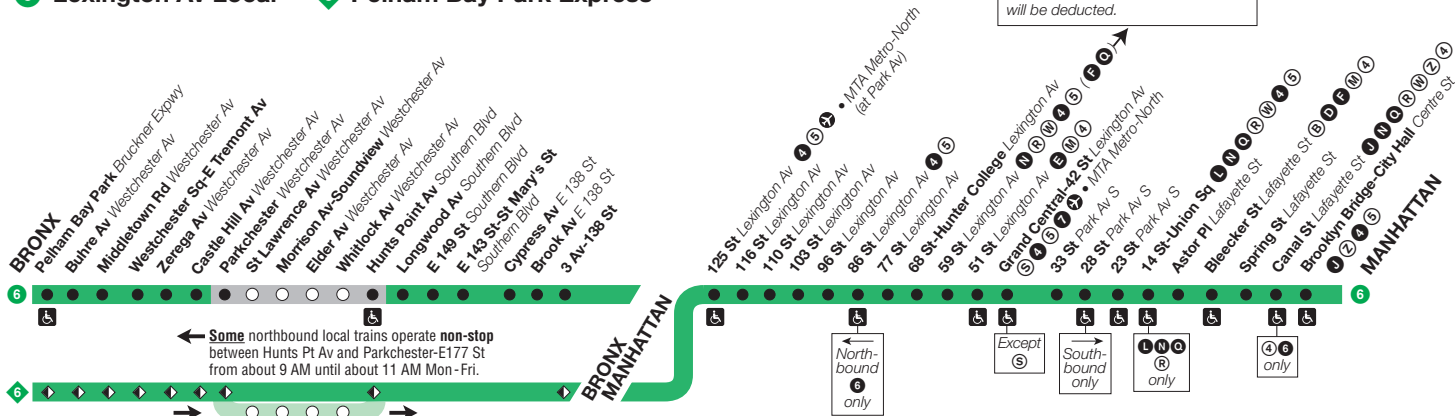

## 6 Pelham Bay Park Express

Using MetroCard only, the single free transfer provided after first swipe can be used at:  
**F Q** at Lexington Av/63 St station by walking via street from this station.  
 If the transfer was used, a full fare will be deducted.