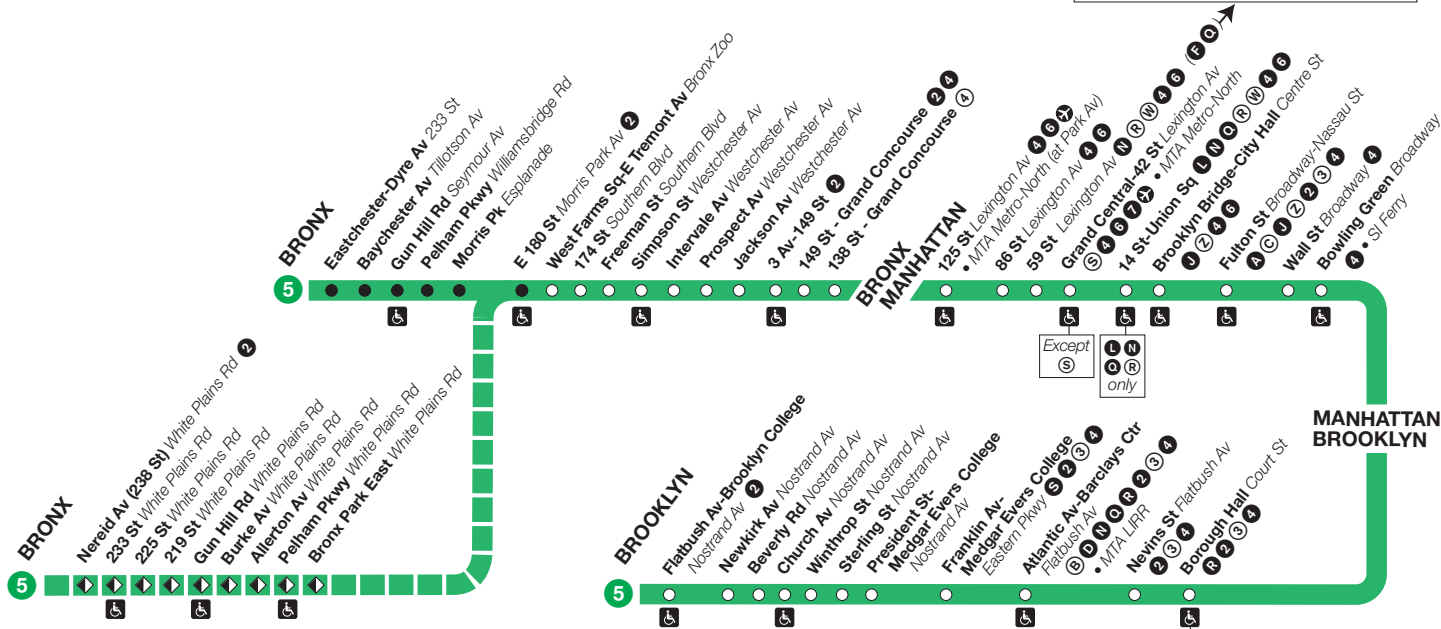

ride during late night hours can transfer to **2** service at the E 180 St Station. At all times, **5** trains operate express in Manhattan and Brooklyn. Weekdays, **5** trains in the Bronx operate express from E 180 St to 3 Av-149 St during morning rush hours (from about 6 AM to 9 AM), and from 3 Av-149 St to E 180 St during the evening rush hours (from about 4 PM to 7 PM).

# 5 Lexington Av Express

Using MetroCard only, the single free transfer provided after first swipe can be used at:  
**F O** at Lexington Av/63 St station.  
 by walking via street from this station. If the transfer was used, a full fare will be deducted.