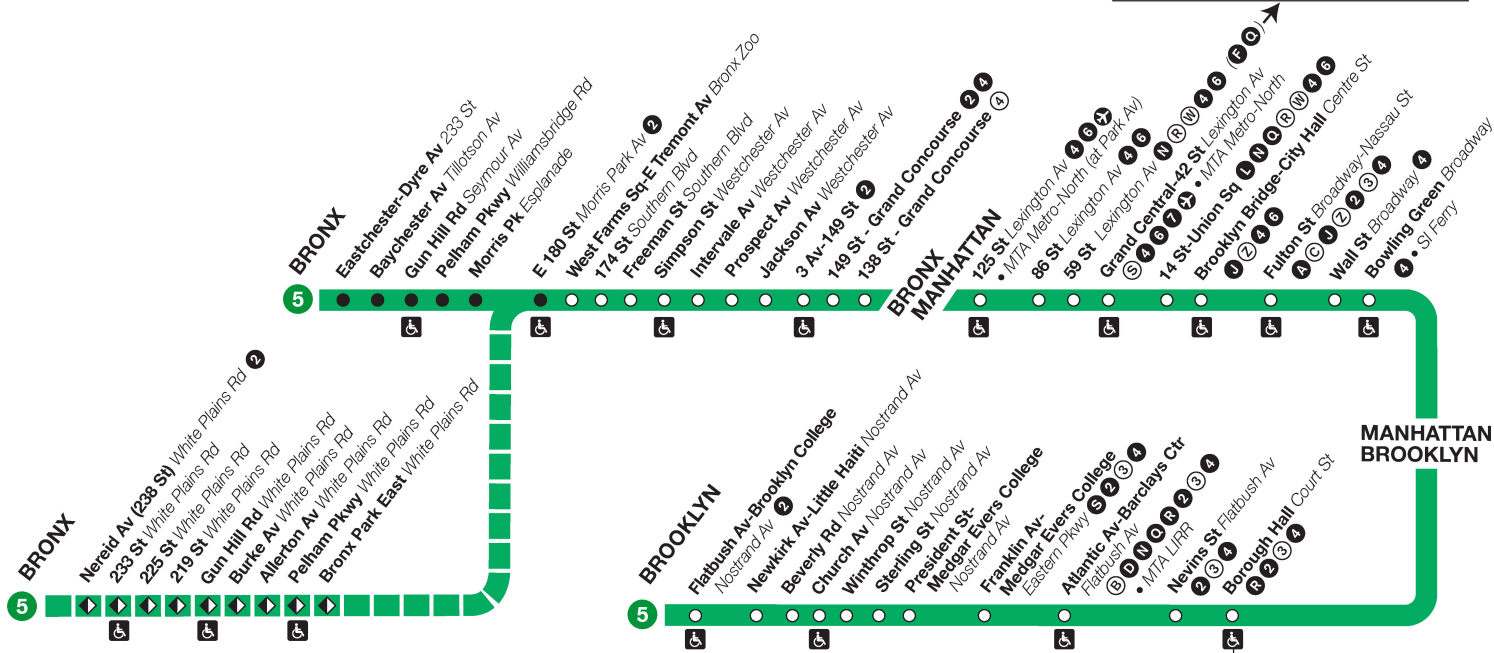

5 Lexington Av Express

Using MetroCard only, the single free transfer provided after first swipe can be used at:
F **C** at **Lexington Av/63 St station**.
by walking via street from this station. If the transfer was used, a full fare will be deducted.

Station Service

- **FULL-TIME** Train always operates and always stops here.
- **PART-TIME** Train does not always operate or sometimes skips this station.
- **ROUTE EXTENSION** Train operates in one direction (to Manhattan AM, from Manhattan PM).
- **ACCESSIBLE STATION**

Transfers

- **A** Full-time
- **A** Part-time
- **T** Transportation to airport available.

tr005a21308