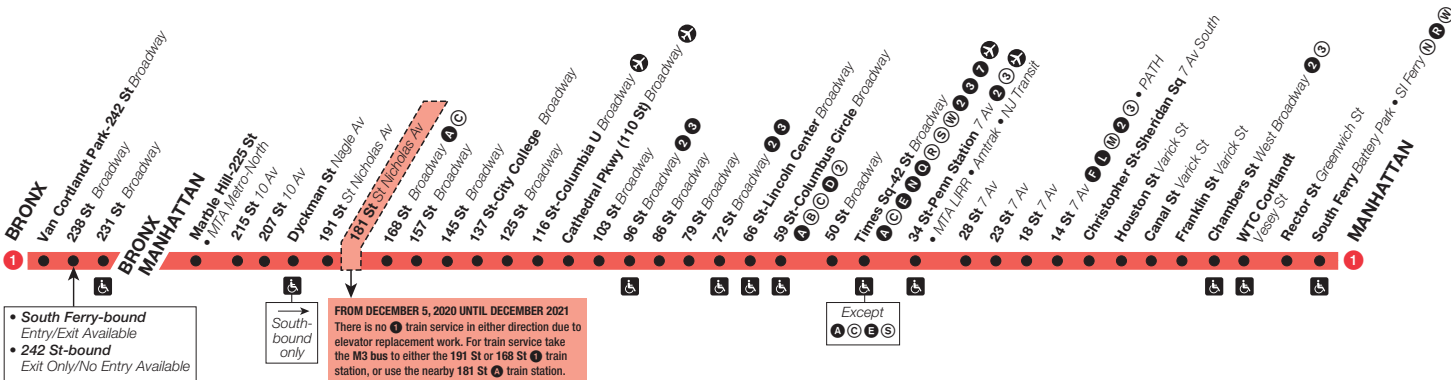

1 Broadway - 7 Avenue Local

Station Service

- **FULL-TIME**
  Train always operates and always stops here.
- **ACCESSIBLE STATION**

Transfers

- Full-time
- Part-time
- Transportation to airport available.

tr001a20337_cs