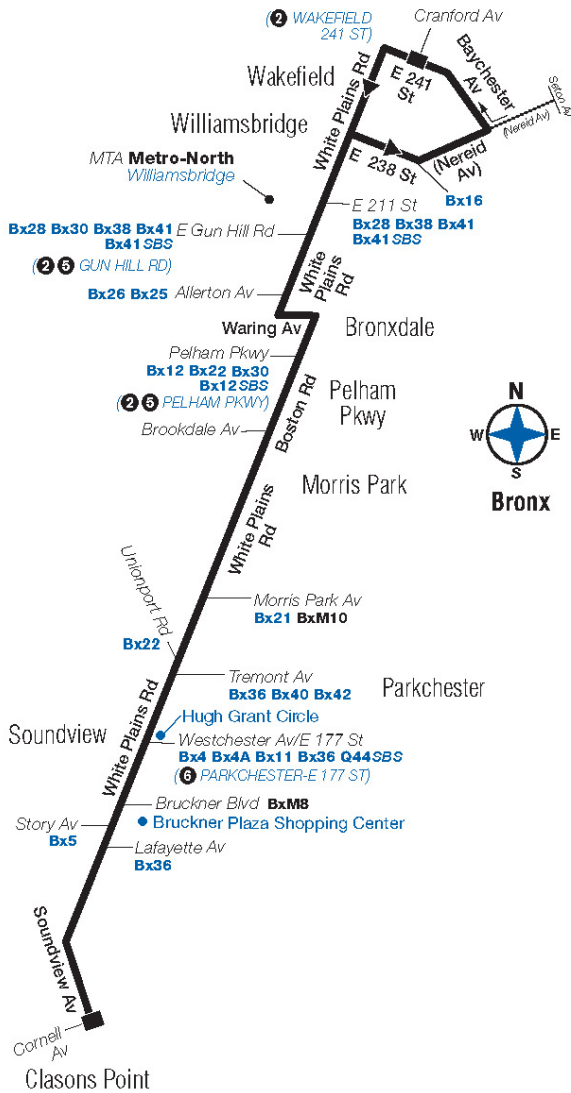

Bx39

Bus Timetable New York City Transit

Wakefield - Clasons Pt via White Plains Rd

Local Service

Effective September 4, 2022

For accessible subway stations, travel directions and other information:

[Visit www.mta.info](http://www.mta.info) or call us at 511

bx039a18323_cs

Bx39 MAP LEGEND

Local/Limited/SBS Bus Transfers: shown in bold blue type.

Express Bus Transfers: shown in bold black type.

■ Terminal

● Point of Interest

(6) STATION NAME

----- Supplemental Service

Subway Connection

School Days (early PM)

MTA Metro-North

Railroad Station