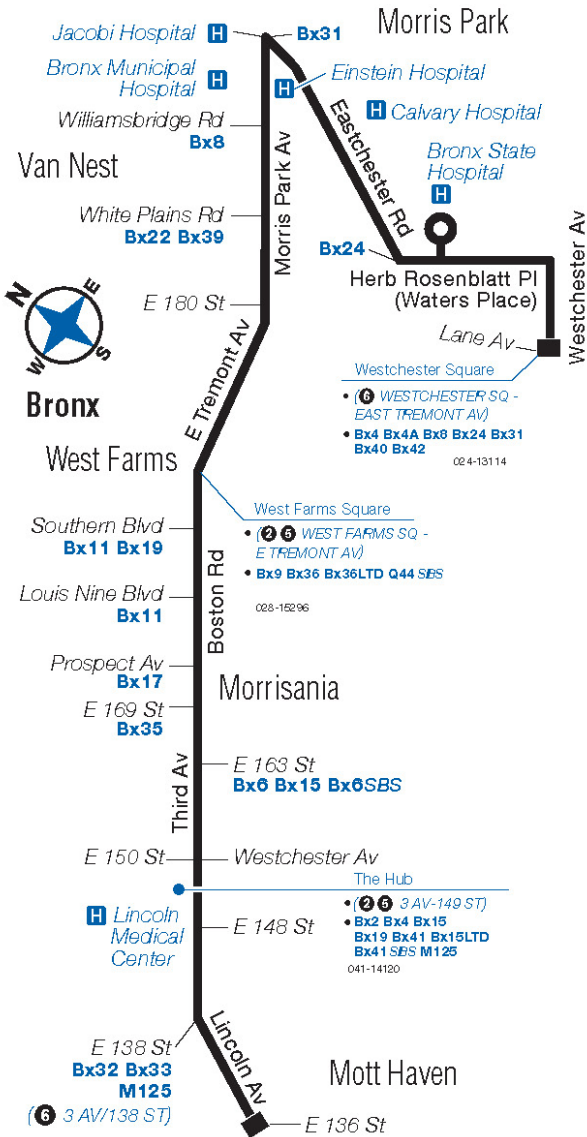

Bx21

Bus Timetable New York City Transit

Westchester Sq - Mott Haven via Morris Park Av / Boston Rd

Local Service

For accessible subway stations, travel directions and other information:

Effective June 26, 2022

Visit www.mta.info or call us at 511

bx021a17212_cs

Bx21 MAP LEGEND

Local/Limited/SBS Bus Transfers: shown in bold blue type.

- Terminal
- Point of Interest
- 6 (STATION NAME)
  Subway Connection