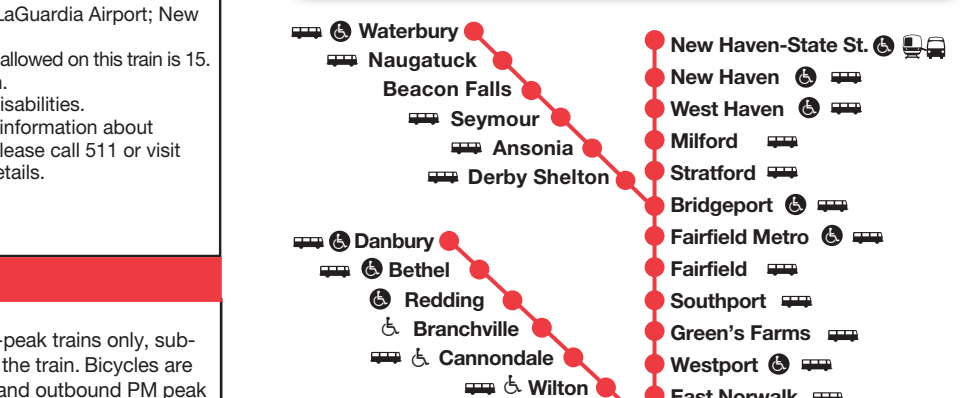

NEW YORK - DANBURY MONDAY - FRIDAY

Table showing train schedules from New York to Danbury, including station names, train numbers, and arrival/departure times.

NEW YORK - WATERBURY MONDAY - FRIDAY

Table showing train schedules from New York to Waterbury, including station names, train numbers, and arrival/departure times.

ON YOUR TRAIN

Bicycles: Generally, bicycles may be brought on off-peak trains only, subject to limits on the number of bicycles on the train.

HOLIDAYS

Sunday service will operate on Memorial Day (May 30), Independence Day (July 4), and Labor Day (September 5).

ADDITIONAL LANGUAGE INFORMATION

Información en español está disponible en nuestro sitio web o por teléfono.
Informação em português está disponível em nosso site ou pelo telefone.

GRAND CENTRAL NORTH

When your destination is north of 45th Street, use any of the following options accessible from the north end of Grand Central Platforms.

Timetable Effective: March 27, 2022

New Haven Line

NEW YORK - WATERBURY SATURDAY, SUNDAY & HOLIDAYS

TO NEW YORK. Table with columns for station names (e.g., Waterbury, Danbury, Westport) and rows for departure times (e.g., 6:13, 6:15, 6:17) and arrival times (e.g., 11:30, 11:35, 11:40).